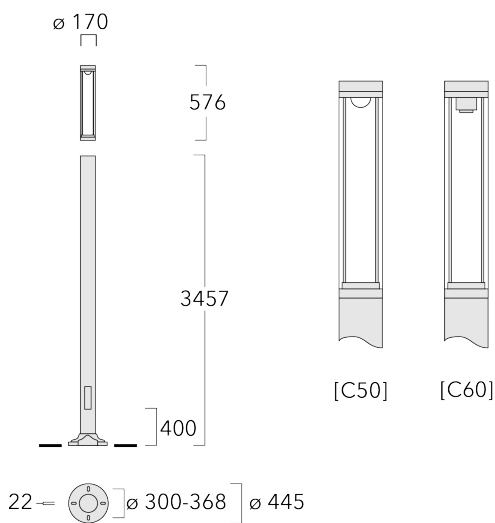

### Description

IP66, Class I. IK10. Marine-grade die-cast aluminium alloy. 5CE superior corrosion protection including PCS hardware. Silicone CCG<sup>®</sup> Controlled Compression Gasket. Polycarbonate main lens. CAD-optimised optics for superior illumination and glare control.