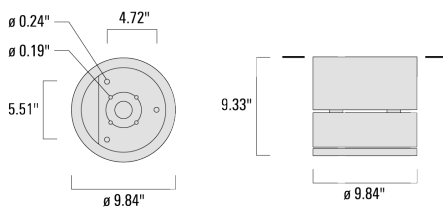

DAC240 LED

Ceiling Luminaires

we-ef

Description

IP65. Class I. IK07. Marine-grade, die-cast aluminum alloy. 5CE superior corrosion protection including PCS hardware. Silicone CCG® Controlled Compression Gasket. Safety glass lens, hinged. CAD-optimized optics for superior illumination and glare control. Integral driver in thermally separated compartment. OLC® One LED Concept. Factory-installed LED circuit board. 0-10V Dimming comes standard with luminaire. Frame with safety catch.