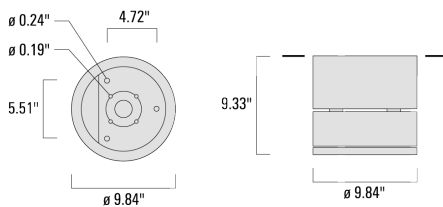

### Description

IP65. Class I. IK07. Marine-grade, die-cast aluminum alloy. 5CE superior corrosion protection including PCS hardware. Silicone CCG® Controlled Compression Gasket. Safety glass lens, hinged. CAD-optimized optics for superior illumination and glare control. Integral driver in thermally separated compartment. OLC® One LED Concept. Factory-installed LED circuit board. 0-10V Dimming comes standard with luminaire. Frame with safety catch.