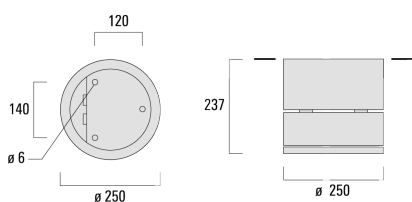

### Description

IP65, Class I. IK07. Marine-grade, die-cast aluminium alloy. 5CE superior corrosion protection including PCS hardware. Safety glass lens, hinged. Silicone rubber gasket.

Integral EC electronic converter in thermally-separated compartment. Advanced thermal management protects LEDs while optimising lumens output. CAD-optimised optics for superior illumination and glare control. OLC\_R\_ One LED Concept. Two cable entries.