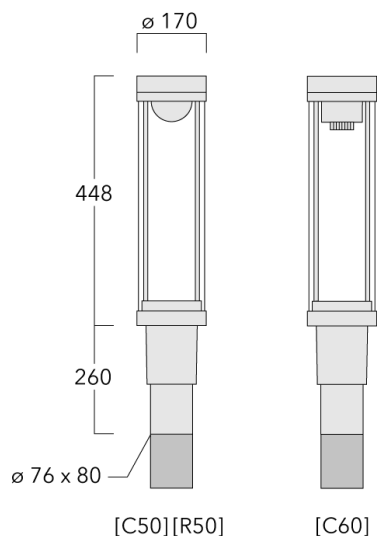

ZFT440-FT LED

Pole mounted

we-ef

Description

IP66. Class I. IK09. Marine-grade, die-cast aluminium alloy. 5CE superior corrosion protection include PCS hardware. PMMA lens. Silicone CCG® Controlled Compression Gasket. Luminaire is factory-sealed and does not need to be opened during installation.

Including 0.5 m cable with a cable connector.

Recommended mounting height 3.0 - 6.0 m.

WE-EF LIGHTING (Thailand) Co., Ltd.

57 Moo 5, Kingkaew Rd., Bangplee, 10540 Samutprakarn - Phone: +66 2 738 96 20 - Fax: +66 2 738 96 29