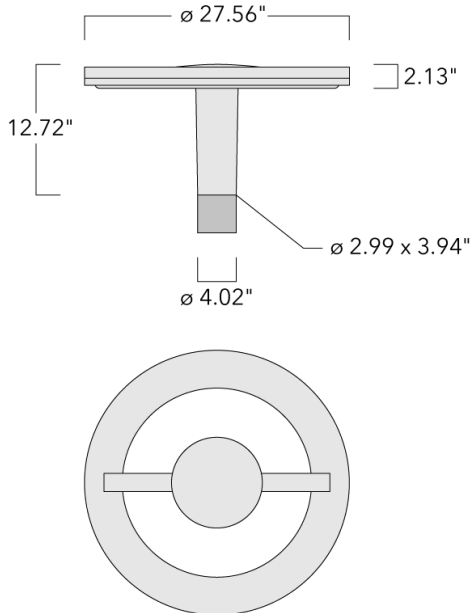

**Description**

IP66. Class I. IK08. Marine-grade, die-cast aluminum alloy. 5CE superior corrosion protection including PCS hardware. Silicone CCG® Controlled Compression Gasket. RFC® Reflection Free Contour main lens. CAD-optimized optics for superior illumination and glare control. Integral driver in thermally separated compartment. OLC® One LED Concept. Factory-installed LED circuit board. 0-10V Dimming comes standard with luminaire.

Recommended mounting height 10-20 ft, depending on wattage selected; brackets to be ordered separately.

Specify product with 7 Digit product code - Finish Color. Accessories, such as mounting, optical, and electrical, must be specified separately.