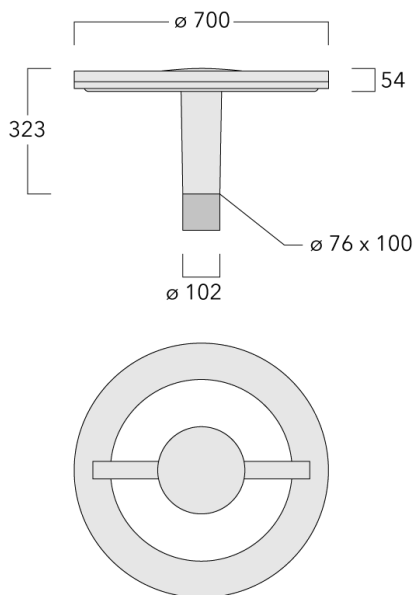

CFT540 LED

Pole mounted

we-ef

Description

IP66. Class I. IK08. Marine-grade, die-cast aluminium alloy. 5CE superior corrosion protection including PCS hardware. RFC™ Reflection Free Contour main lens. Silicone CCG® Controlled Compression Gasket. The luminaire is factory-sealed and does not need to be opened during installation.

rectangular [R]

Colour temperature

3000 K

4000 K

2700 K

Nominal Watt

42 W

86 W