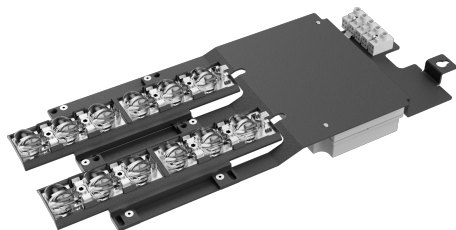

VFL520 LED Upgrade Kit

Pole mounted

we-ef

Description

LED upgrade kit to repair or upgrade installed VFL520 LED luminaires (from 2014) with [S60] [S65] [S70] [S65] light distribution.

Upgrade kit uses the latest technology for improved energy performance. Connectivity and controls dependent on previous luminaire settings; DALI and 0-10V only possible if luminaire installed with 5-wire cable. One LED retrofit kit possible per luminaire. Upgrade Kit comes complete with driver, LED board, optics and cables. Quick installation possible with few tools. Installation only possible with 6 LED board and only for forward orientation. No rotation of lenses possible. Not available for existing hybrid installations. A backlight shield cannot be used.

Please specify wattage, colour temperature and light distribution when ordering!

For photometric data see current VFL520 LED luminaires.

Fagerhult Lighting Ltd

33-34 Dolben Street, SE1 0UQ London, United Kingdom

<https://we-ef.com/uk>

Subject to technical changes and errors. - Generated on 23/10/2024

VFL520 LED Upgrade Kit

Pole mounted

Specifications

Material description

Body	Chassis made of coated steel
Lens	NA
Colours	 RAL9006 White aluminium
Gasket	NA
Fasteners	Polycarbonate holder
Corrosion resistance	NA

VFL520 LED Upgrade Kit

Pole mounted

we-ef

Options

Light distribution

[S60] [S65] [S70] or [R65]

Colour temperature

2700-4000K