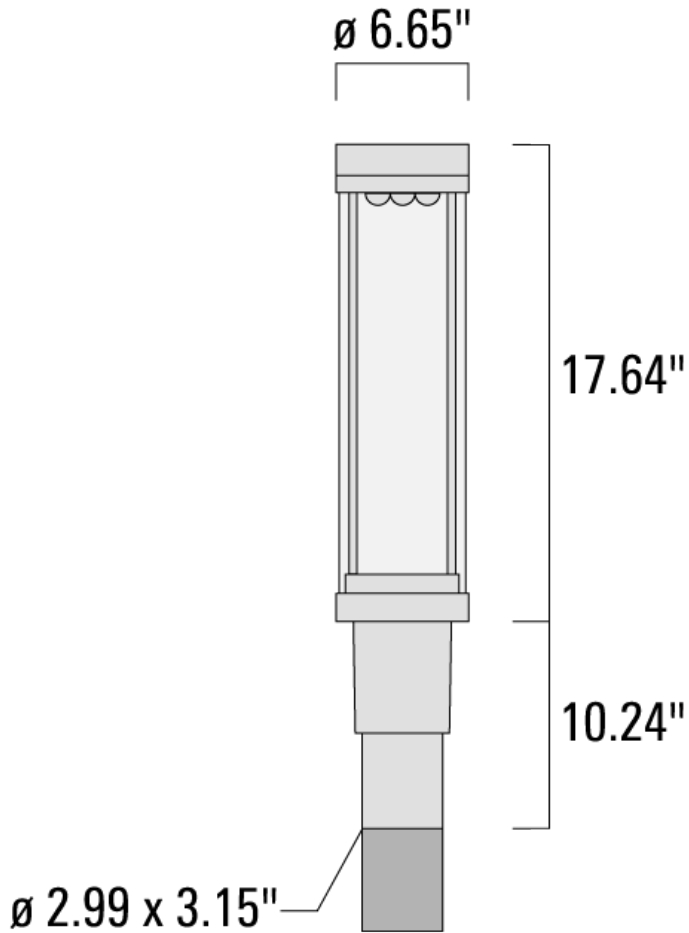

ZFT440 LED

Street and Area Lighting

Description

IP66. Post top luminaire with shielded light source and canopy highlight feature.

WE-EF LIGHTING USA, LLC

410-D Keystone Drive, 15086 Warrendale, PA 15086 - Phone: +1 724 742 0030

customersupport.usa@we-ef.com - <https://we-ef.com/us>

Subject to technical changes and errors. - Generated on 10/23/2024