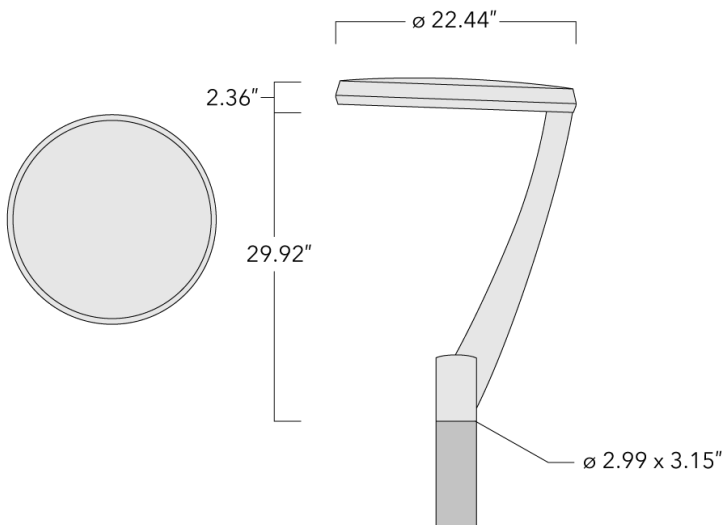

RMM320 LED

Street and Area Lighting

we-ef

Description

IP66, Class I, IK09. Marine-grade, die-cast aluminium alloy. 5CE superior corrosion protection including PCS hardware. Silicone CCG® Controlled Compression Gasket. RFC® Reflection Free Contour main lens. Integral EC electronic converter. CAD-optimised OLC® One LED Concept optics for superior illumination and glare control. Factory installed LED circuit board. The luminaire is factory-sealed and does not need to be opened during installation. Optional 2200 K version up to max. 1050mA available. To be specified at time of ordering.

RMM320 LED

Street and Area Lighting

Specifications

Material description

Body	Marine-grade, die-cast aluminium alloy
Lens	RFC® Reflection Free Contour main lens
Colors	 RAL9004 Black  RAL9007 Grey Metallic  RAL9016 White  RAL8019 Dark Bronze
Gasket	Silicone CCG® Controlled Compression Gasket
Ingress protection	IP66
Impact resistance	IK09
Corrosion resistance	5CE