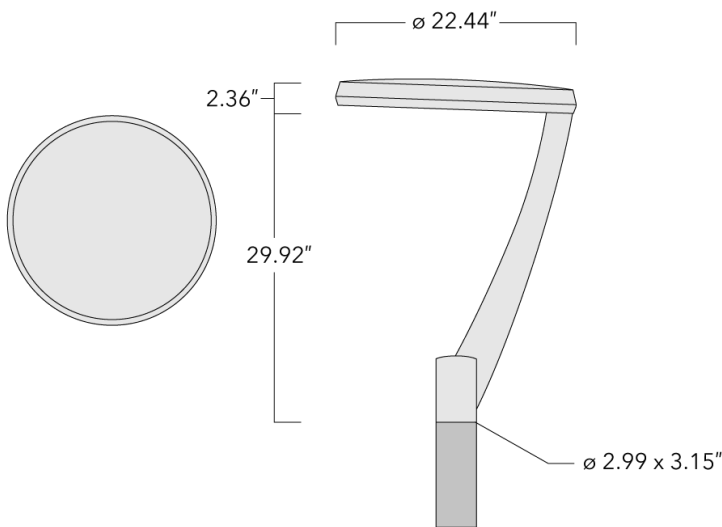

RMM320 LED

Street and Area Lighting

we-ef

Description

IP66, Class I, IK09. Marine-grade, die-cast aluminium alloy. 5CE superior corrosion protection including PCS hardware. Silicone CCG® Controlled Compression Gasket. RFC® Reflection Free Contour main lens. Integral EC electronic converter. CAD-optimised OLC® One LED Concept optics for superior illumination and glare control. Factory installed LED circuit board. The luminaire is factory-sealed and does not need to be opened during installation. Optional 2200 K version up to max. 1050mA available. To be specified at time of ordering.

RMM320 LED

Street and Area Lighting

Specifications

Material description

Body	Marine-grade, die-cast aluminium alloy
Lens	RFC® Reflection Free Contour main lens
Colors	 RAL9004 Black  RAL9007 Grey Metallic  RAL9016 White  RAL8019 Dark Bronze
Gasket	Silicone CCG® Controlled Compression Gasket
Ingress protection	IP66
Impact resistance	IK09
Corrosion resistance	5CE