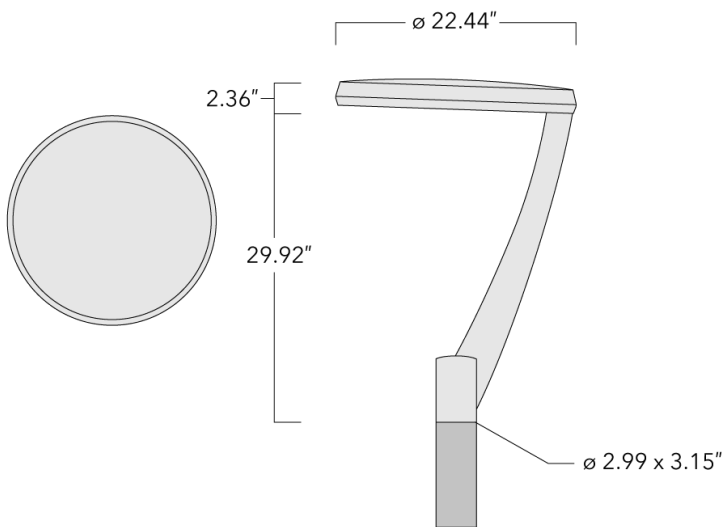

RMM320 LED

Street and Area Lighting

Description

IP66, Class I, IK09. Marine-grade, die-cast aluminium alloy. 5CE superior corrosion protection including PCS hardware. Silicone CCG® Controlled Compression Gasket. RFC® Reflection Free Contour main lens. Integral EC electronic converter. CAD-optimised OLC® One LED Concept optics for superior illumination and glare control. Factory installed LED circuit board. The luminaire is factory-sealed and does not need to be opened during installation. Optional 2200 K version up to max. 1050mA available. To be specified at time of ordering.

RMM320 LED

Street and Area Lighting

Specifications

Material description

Body	Marine-grade, die-cast aluminium alloy
Lens	RFC® Reflection Free Contour main lens
Colors	 RAL9004 Black  RAL9007 Grey Metallic  RAL9016 White  RAL8019 Dark Bronze
Gasket	Silicone CCG® Controlled Compression Gasket
Ingress protection	IP66
Impact resistance	IK09
Corrosion resistance	5CE