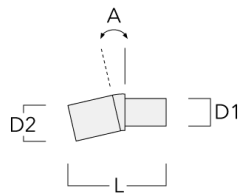

EFL540 LED

Pole mounted

Description	Part ID	C1	D × L1	H1	Weight (kg)	C	H
RF2-540 Pole bracket, double	111-0047	200	76 x 80	200	3.30	200	300

Tilt brackets TB

Description	Part ID	A	D1	D2	L	Weight (kg)
TB-540.60-10 Tilt bracket 10°	111-0636	10°	60 x 90	60 x 100	205	0.70

EFL540 LED

Pole mounted

Description	Part ID	A	D1	D2	L	Weight (kg)
TB-540.60-15 Tilt bracket 15°	111-0637	15°	60 x 90	60 x 100	205	0.70

Post top fitter AKV

Description	Part ID	C1	D × L1	D × L2	H1	Weight (kg)
AKV2-76	300-0053	180	76x100	67x	235	1.50