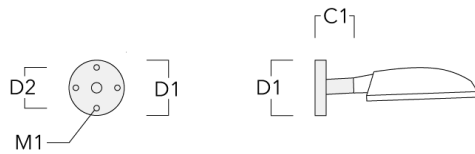

Mounting Accessories

Wall and pole brackets RE

Description	Part ID	C1	D1	D2	D × L1	H1	M1	Weight (kg)	C	H
RE0-540 Wall bracket	111-0084	180	230	195			12	3.20	140