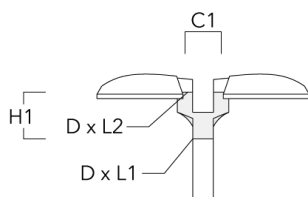

EFL540 LED

Pole mounted

Description	Part ID	C1	D × L1	H1	Weight (kg)	C	H
RF2-540 Pole bracket, double	111-0047	200	76 x 80	200	3.30	200	300

Tilt brackets TB

Description	Part ID	A	D1	D2	L	Weight (kg)
TB-540.60-10 Tilt bracket 10°	111-0636	10°	60 x 90	60 x 100	205	0.70

EFL540 LED

Pole mounted

Description	Part ID	A	D1	D2	L	Weight (kg)
TB-540.60-15 Tilt bracket 15°	111-0637	15°	60 x 90	60 x 100	205	0.70

Post top fitter AKV

Description	Part ID	C1	D × L1	D × L2	H1	Weight (kg)
AKV2-76	300-0053	180	76x100	67x	235	1.50