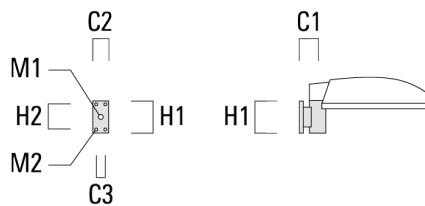

Wall and pole brackets RV

Description	Part ID	Additional information	C1	C2	C3	D1	D × L1	H1	H2	M1	M2	Weight (kg)	C	D	H
RV0 Wall bracket	108-0979	RV0 Wall bracket	108	100	60			200	160	38	12	2.00	108