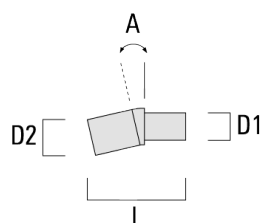

EFL540 LED

Pole mounted

Description	Part ID	C1	D × L1	H1	Weight (kg)	C	H
RF2-540 Pole bracket, double	111-0047	200	76 x 80	200	3.30	200	300

Tilt brackets TB

Description	Part ID	A	D1	D2	L	Weight (kg)
TB-540.60-10 Tilt bracket 10°	111-0636	10°	60 x 90	60 x 100	205	0.70

EFL540 LED

Pole mounted

Description	Part ID	A	D1	D2	L	Weight (kg)
TB-540.60-15 Tilt bracket 15°	111-0637	15°	60 x 90	60 x 100	205	0.70

Post top fitter AKV

Description	Part ID	C1	D × L1	D × L2	H1	Weight (kg)
AKV2-76	300-0053	180	76x100	67x	235	1.50