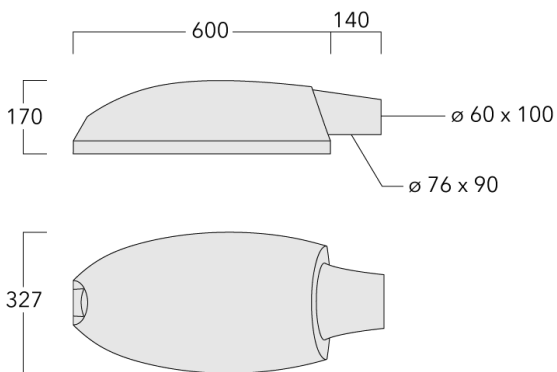

EFL540 LED

Pole mounted

we-ef

Description

IP66, Class I. Class II on request. IK08. Marine-grade die-cast aluminium alloy. 5CE superior corrosion protection including PCS hardware. Silicone CCG® Controlled Compression Gasket. Safety glass lens, hinged. Integral EC electronic converter. DALI. CAD- optimised OLC® PMMA lens. Integrated surge protection 6/6kV.

EFL540 LED

Pole mounted

we-ef

Specifications

Material description

Body	Marine-grade, die-cast aluminium alloy
Lens	Safety glass lens, hinged
Colours	 RAL9004 Signal black  RAL9006 White aluminium  RAL9007 Grey aluminium  RAL7016 Anthracite grey  RAL9016 Traffic white
Gasket	Silicone CCG® Controlled Compression Gasket
Fasteners	PCS Polymer Coated Stainless Steel Hardware
Ingress protection	IP66
Impact resistance	IK08
Corrosion resistance	5CE
Windage	0.098 m ²

asymmetric, side throw beam [S65]

rectangular, side throw [R65]

Colour temperature

3000 K

4000 K

2700 K

Nominal Watt

43 W