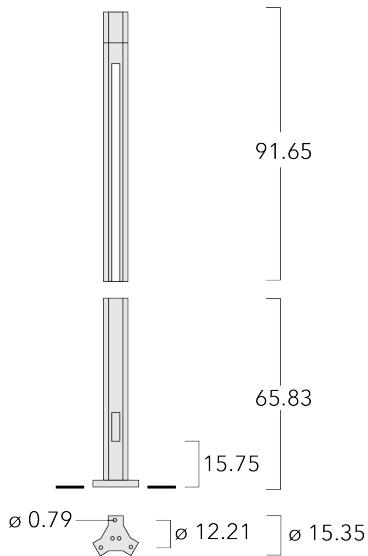

LTP444 LED-FT

Light Columns

we-ef

Description

IP44, Class I. IK10. Marine-grade aluminium construction. 5CE superior corrosion protection including PCS hardware. Silicone rubber gaskets. Prismatic polycarbonate lenses, 3 x 120° offset.

LTP444 LED-FT

Light Columns

Specifications

Material description

Body	Marine-grade, all-aluminium construction
Colors	 RAL9004 Black  RAL9007 Grey Metallic  RAL9016 White  RAL8019 Dark Bronze
Gasket	Silicone rubber gasket
Fasteners	PCS Polymer Coated Stainless Steel hardware
Ingress protection	IP44
Impact resistance	IK10
Corrosion resistance	5CE

Light Columns

Options

Light distribution

three sided light output

Color temperature

3000 K

4000 K

Nominal Watt

LTP444 LED-FT

Light Columns

Configurations

Light distribution	Part ID	Light source	Rated lumens	Rated input power	CRI	Weight (lb)
three sided light output 	116-0205	LED-FT-37W (4000K)	2656.2	42 W	80	72.00
	116-0207	LED-FT-37W (3000K)	2546.5	42 W	80	72.00