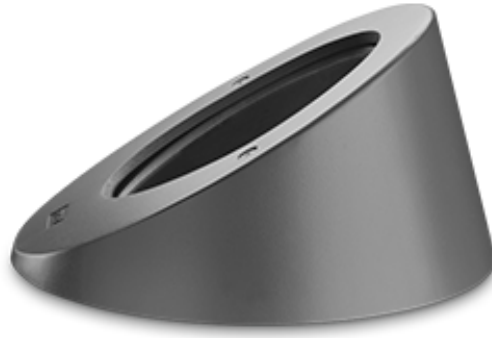

# ESC140 LED

## Inground luminaires

**we-ef**

### Description

IP67, Class I. IK07. Stainless steel inground section. Die-cast hood made from marine-grade aluminium alloy. Construction helps to prevent accumulation of insects, leaves and debris on lens and restricts glare to passers-by. 5CE superior corrosion protection including PCS hardware. Safety glass lens. Silicone rubber gasket. Factory-sealed termination chamber with cable gland and 1.5 m of flexible PVC-free cable. Integral EC electronic converter. Advanced thermal management protects LEDs while optimising lumens output. Removable LED boards for upgrading. CAD-optimised optics for superior illumination and glare control. Luminaire installation blackout and sealable junction box included in supply.

#### Material description

---

Body	Stainless steel inground section. Die-cast dome made from marine-grade aluminium alloy
Colours	 RAL9004 Signal black
	 RAL9007 Grey aluminium
	 RAL7016 Anthracite grey
	 RAL9016 Traffic white
Ingress protection	IP67
Impact resistance	IK07
Corrosion resistance	5CE