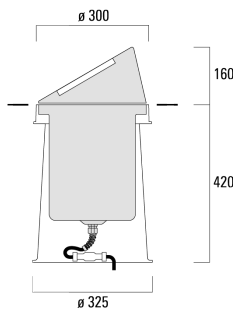

### Description

IP67, Class I. IK07. Stainless steel inground section. Die-cast hood made from marine-grade aluminium alloy. Construction helps to prevent accumulation of insects, leaves and debris on lens and restricts glare to passers-by. 5CE superior corrosion protection including PCS hardware. Safety glass lens. Silicone rubber gasket. Factory-sealed termination chamber with cable gland and 1.5 m of flexible PVC-free cable. Integral EC electronic converter. Advanced thermal management protects LEDs while optimising lumens output. Removable LED boards for upgrading. CAD-optimised optics for superior illumination and glare control. Luminaire installation blackout and sealable junction box included in supply.