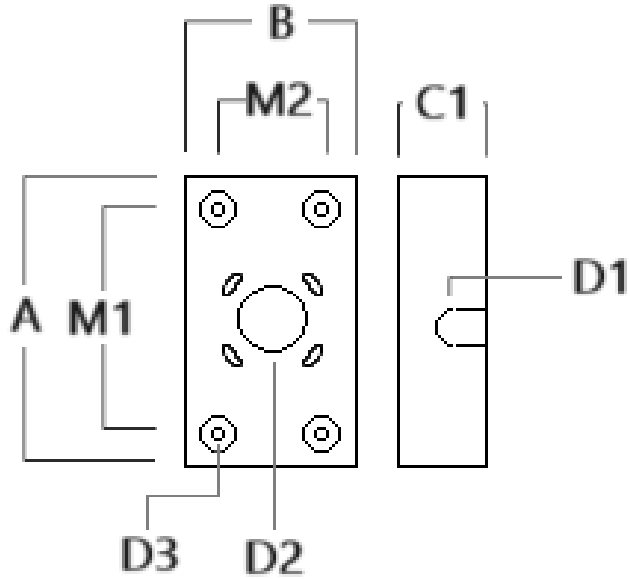

Mounting Accessories**Column fitter**

Description	Part ID	C1	D1	H1	H2	M1	Weight (lb)
CF-410/420	131-9140	3.27	≥ 5.51	8.66	3.94	0.24	1.32

Surface Mounted Wall Luminaires

Surface Collar

Description	Part ID	A	B	C1	D1	D2	D3	M1	M2
VLS/SLS Surface Collar	131-6004	8.66	3.66	1.75	∅1	∅1.5	∅0.38	6	2