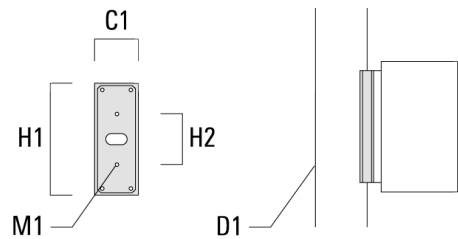

Mounting Accessories**Column fitter**

Description	Part ID	C1	D1	H1	H2	M1	Weight (lb)
CF-410/420	131-9140	3.27	≥ 5.51	8.66	3.94	0.24	1.32

Surface Mounted Wall Luminaires

Surface Collar

Description	Part ID	A	B	C1	D1	D2	D3	M1	M2
VLS/SLS Surface Collar	131-6004	8.66	3.66	1.75	∅1	∅1.5	∅0.38	6	2