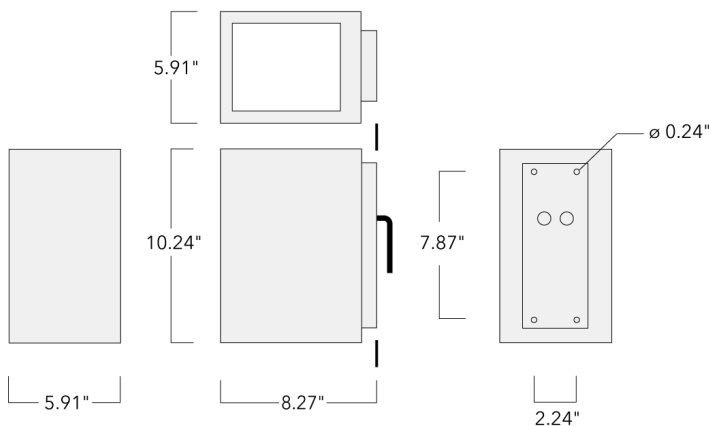

Description

IP66. Class I. IK07. Marine-grade, die-cast aluminum alloy. 5CE superior corrosion protection including PCS hardware. Silicone CCG® Controlled Compression Gasket. Safety glass lens. Two cable entries. CAD-optimized optics for superior illumination and glare control. Integral driver. OLC® One LED Concept. Factory-installed LED circuit board. 0-10V Dimming comes standard with luminaire.

Specify product with 7 Digit product code - Finish Color. Accessories, such as mounting, optical, and electrical, must be specified separately.

Example: XXX-XXXX-9004 (Black)
+ XXX-XXXX (Accessory 1)

For DarkSky compliant configurations of this product, please find the spec sheet and DarkSky certificate in the library.