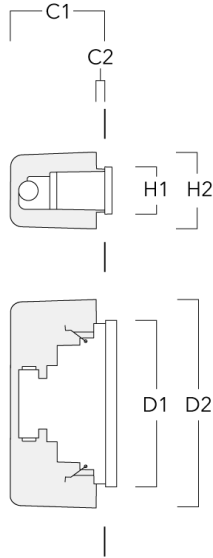

### Description

Downward aimed shielded light source.

ADA (American Disabilities Act) Compliant.

IP66. Class I. IK10. Marine-grade, die-cast aluminum alloy. 5CE superior corrosion protection including PCS hardware. Silicone CCG® Controlled Compression Gasket. Polycarbonate lens. Two cable entries. 0-10V Dimming comes standard with luminaire.

### Configurations

Light distribution	Part ID	Light source	Rated lumens	Rated input power	CRI	Weight (lb)
floor wash 	190-9008	LED-18/6W / 250 mA - 3000 K	170.9	8 W	80	1.98
	190-9009	LED-18/6W / 250 mA - 4000 K	180.7	8 W	80	1.98
	190-9037	LED-18/6W / 250 mA - 2700 K	161.1	8 W	80	1.98

**Mounting Accessories**

**Installation blackout**

Description	Part ID	C1	C2	D1	D2	D3	H1	H2	H3	Weight (lb)
Installation blackout BST13-I (Proud)	190-9030	5.12	0.47	10.63	13.31		2.56	4.21		1.98

Installation blackout BST13-II (Flush)	190-9031	5.71	0.87	10.63	11.02	13.31	2.56	2.95	4.21	1.98
--	----------	------	------	-------	-------	-------	------	------	------	------