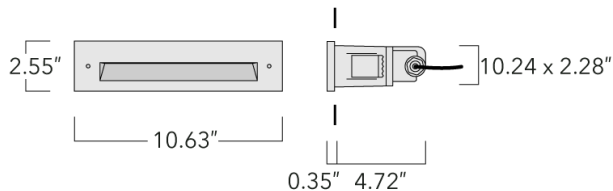

### Description

Downward aimed shielded light source.

ADA (American Disabilities Act) Compliant.

IP66. Class I. IK10. Marine-grade, die-cast aluminum alloy. 5CE superior corrosion protection including PCS hardware. Silicone CCG® Controlled Compression Gasket. Polycarbonate lens. Two cable entries. 0-10V Dimming comes standard with luminaire.