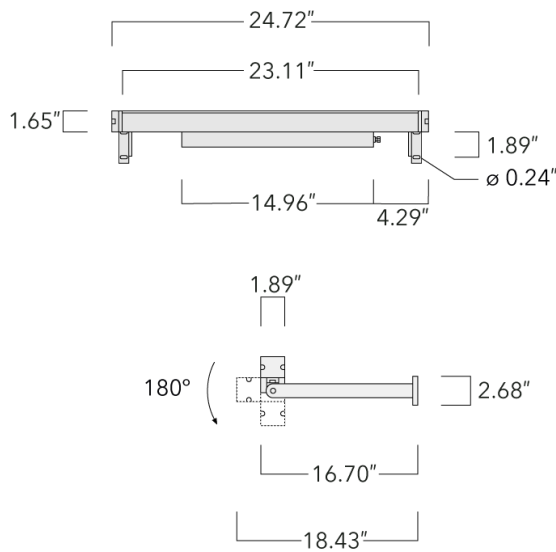

Surface Mounted Wall Luminaires

Description

IP67. Class I. IK09. Marine-grade, all aluminum construction. 5CE superior corrosion protection including PCS hardware. Silicone CCG® Controlled Compression Gasket. Linear PMMA LED lens, PMMA cover. 4 ft connecting cable, UV stabilized, PVC free. Integral LED driver; separate LED driver available instead, on request at time of order. 0-10V Dimming comes standard with luminaire. Luminaire is factory-sealed and does not need to be opened during installation and can be tilted up to 180°.

Specify product with 7 Digit product code - Finish Color. Accessories, such as mounting, optical, and electrical, must be specified separately.

Example: XXX-XXXX-9004 (Black)
+ XXX-XXXX (Accessory 1)

VLR120 [LA10]

VLR120 [LA10]

Surface Mounted Wall Luminaires

Options

Light distribution

asymmetric linear, wallwash [LA10]

Color temperature

3000 K

4000 K

VLR120 [LA10]

Surface Mounted Wall Luminaires

Configurations

Light distribution	Part ID	Light source	Rated lumens	Rated input power	CRI	Weight (lb)
	187-0014	LED-32/20W / 225 mA - 3000 K	2049.8	23.5 W	80	5.40
	187-0329	LED-32/20W / 225 mA - 4000 K	2049.8	23.5 W	80	5.40
	187-0549	LED-32/20W / 225 mA - 2700 K	2049.8	23.5 W	80	5.40