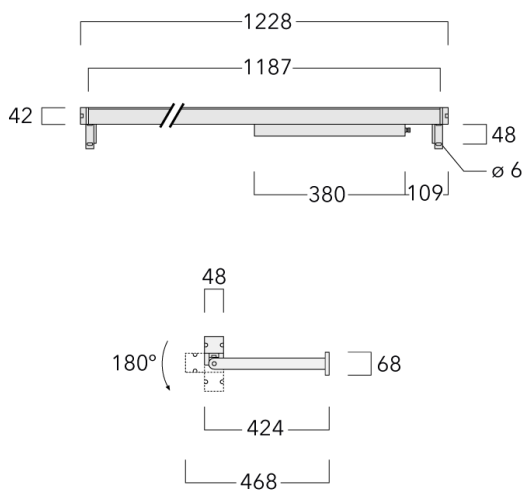

VLR140 [LA10]

Wall luminaires surface mounted

Description

IP66/IP67. IK09. Marine-grade, all-aluminium construction. 5CE superior corrosion protection including PCS hardware. PMMA lens. Silicone rubber gaskets. 1.2 m of flexible PVC-free cable. Luminaire is factory-sealed and does not need to be opened during installation.

Integral EC electronic converter in thermally-separated compartment. Advanced thermal management protects LEDs while optimising lumens output. Removable LED boards for upgrading. DALI interface.

VLR140 [LA10]

Wall luminaires surface mounted

Specifications

Material description

Body	Marine-grade, all-aluminium construction
Lens	PMMA lens
Colours	 RAL9004 Signal black  RAL9007 Grey aluminium  RAL7016 Anthracite grey  RAL9016 Traffic white
Gasket	Silicone rubber gaskets
Fasteners	PCS hardware
Ingress protection	IP66/IP67
Impact resistance	IK09
Corrosion resistance	5CE

4000 K

2700 K

Nominal Watt

35 W

VLR140 [LA10]

Wall luminaires surface mounted

Configurations

Light distribution	Part ID	Light source	Rated lumens	Rated input power	CRI	Weight (kg)
	187-0016	LED-64/40W / 225 mA - 3000 K	4099.7	44 W	80	4.00
	187-0237	LED-64/40W / 225 mA - 2700 K	4099.7	44 W	80	4.00
	187-0331	LED-64/40W / 225 mA - 4000 K	4099.7	44 W	80	4.00