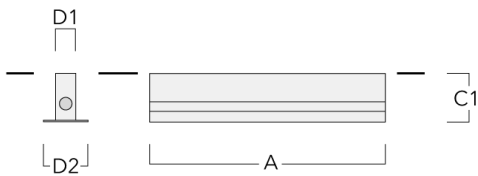

WE-EF LIGHTING USA, LLC

410-D Keystone Drive, 15086 Warrendale, PA 15086 - Phone: +1 724 742 0030

customersupport.usa@we-ef.com - <https://we-ef.com/us>

Subject to technical changes and errors. - Generated on 10/23/2024