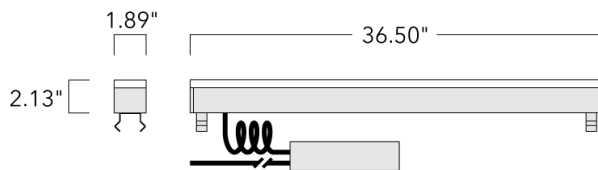

Subject to technical changes and errors. - Generated on 10/23/2024

ETV130-CC LED RGBW COLOR CHANGER

we-ef

Inground Luminaires

Description

RGBW Color Changer.

IP69K. Class I. IK08. Marine-grade, all aluminum construction. Anodized aluminum extrusion. PCS hardware. Silicone CCG® Controlled Compression Gasket. Safety glass lens; max static load, 3.3 tons (6,600 lbs) (according to DIN EN 60598-2-13). Luminaire can be driven over at low speed, without accelerating or turning, by vehicles with air-filled tires, at a weight up to 5.5 tons (11,000 lbs) per wheel. Factory-sealed termination chamber complete with cable gland and 3 ft of flexible PVC-free, gel-impregnated anti-wicking cable. Linear PMMA LED lens. Integral driver in thermally separated compartment. Factory-installed LED circuit board. LED board can be easily removed for upgrading. DMX interface. Luminaire is factory-sealed and does not need to be opened during installation.