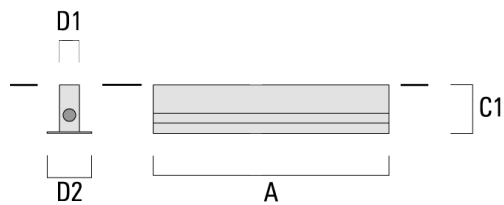

WE-EF LIGHTING USA, LLC

410-D Keystone Drive, 15086 Warrendale, PA 15086 - Phone: +1 724 742 0030

customersupport.usa@we-ef.com - <https://we-ef.com/us>

Subject to technical changes and errors. - Generated on 10/23/2024