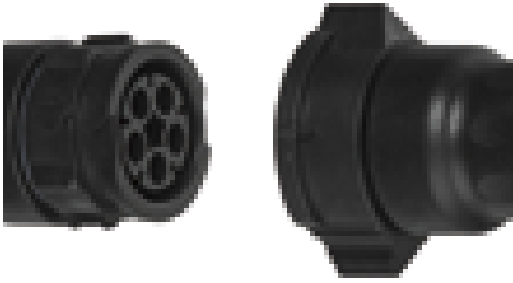

Inground Luminaires

DMX Plug and Socket

Description	Part ID
DMX Plug and Socket	400-0479

DMX Termination Plug

Description	Part ID
DMX Termination Plug	400-0475

WE-EF LIGHTING USA, LLC

410-D Keystone Drive, 15086 Warrendale, PA 15086 - Phone: +1 724 742 0030