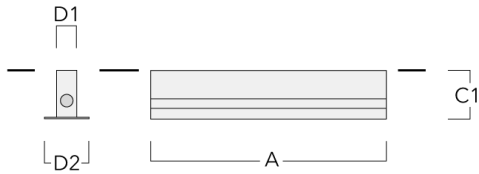

ETV130-CC LED RGBW COLOR CHANGER

Inground Luminaires

Description	Part ID	A	C1	D1	D2	Weight (lb)
BEV130-I-3/927 (3 luminaires)	186-0312	111.54	6.30	2.13	4.72	29.10 lbs

BEV130-I-4/927 (4 luminaires)	186-0313	148.11	6.30	2.13	4.72	38.58