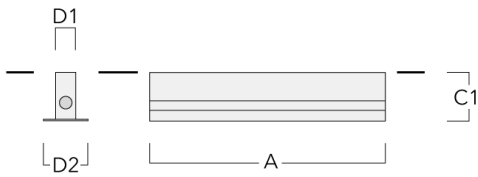

ETV130-CC LED RGBW COLOR CHANGER

Inground Luminaires

Mounting Accessories

Installation blockout, Type I

Description	Part ID	A	C1	D1	D2	Weight (lb)
BEV130-I-1/927 (1 luminaire)	186-0310	38.38"	6.30	2.13	4.72	10.36 lbs

BEV130-I-2/927 (2 luminaires)	186-0311	74.96	6.30	2.13	4.72	19.84