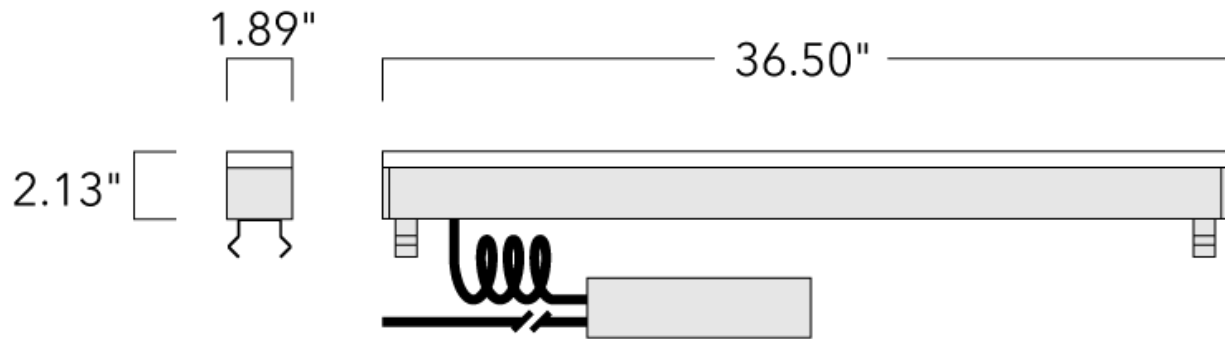

ETV130-CC LED RGBW COLOR CHANGER

we-ef

Inground Luminaires

WE-EF LIGHTING USA, LLC

410-D Keystone Drive, 15086 Warrendale, PA 15086 - Phone: +1 724 742 0030

customersupport.usa@we-ef.com - <https://we-ef.com/us>

Subject to technical changes and errors. - Generated on 10/23/2024