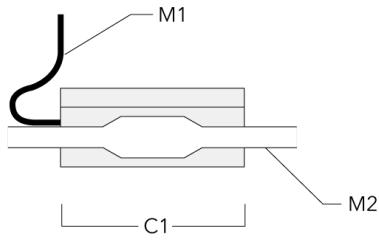

ETV130-CC LED RGBW COLOR CHANGER

Inground Luminaires

Electrical Accessories

Sealable junction box

Description	Part ID	C1	M1	M2
Sealable junction box SJB 130	185-1624	5.75	Ø 0.39	Ø 0.47 - 0.75

WE-EF LIGHTING USA, LLC

410-D Keystone Drive, 15086 Warrendale, PA 15086 - Phone: +1 724 742 0030

customersupport.usa@we-ef.com - <https://we-ef.com/us>

Subject to technical changes and errors. - Generated on 10/23/2024