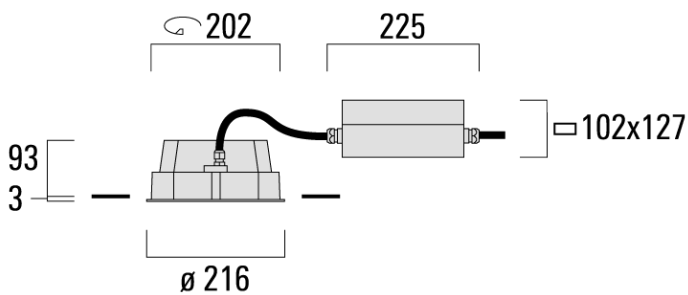

Description

IP66, Class I. IK07. Marine-grade, die-cast aluminium alloy. 5CE superior corrosion protection + primer including PCS hardware. Silicone CCG® gasket. Safety glass lens. Two cable entries. Integral EC electronic converter in thermally separated compartment. CAD-optimised optics for superior illumination and glare control. OLC® One LED Concept. Factory installed LED circuit board. The luminaire is factory-sealed and does not need to be opened during the installation.

A pre-installation blackout, proud or flush, is available and recommended for mounting in concrete ceilings. To be ordered separately.

2700 K option available on request.