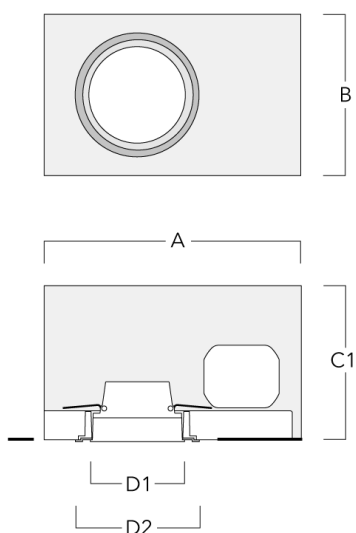

Installation blackout, flush with shadow line

Description	Part ID	A	B	C1	D1	D2
BDO14-III	134-1764	443	324	192	216	267