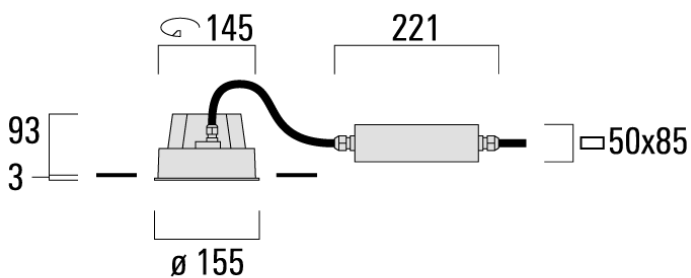

Description

IP66, Class I. IK07. Marine-grade, die-cast aluminium alloy. 5CE superior corrosion protection + primer including PCS hardware. Safety glass lens. CCG_R_gasket.
Integral EC electronic converter in thermally-separated compartment. Advanced thermal management protects LEDs while optimising lumens output. CAD-optimised optics for superior illumination and glare control. OLC_R_One LED Concept. Two cable entries.
Pre-installation blockout is recommended for mounting in cast concrete ceilings, available on request.

2700 K option available on request. Optional 2200 K version available. To be specified at time of ordering.

Ceiling luminaires**Specifications****Material description**

Body	Marine-grade die-cast aluminium alloy
Lens	Safety glass lens
Colours	 RAL9004 Signal black  RAL9006 White aluminium  RAL9007 Grey aluminium  RAL9016 Traffic white
Gasket	Silicone CCG® Controlled Compression Gasket
Fasteners	PCS Polymer Coated Stainless Steel Hardware (unpainted)
Ingress protection	IP66
Impact resistance	IK07
Corrosion resistance	5CE+Primer