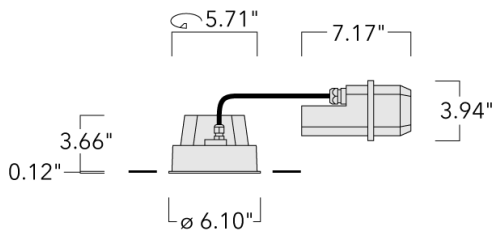

DOC120 LED [For Remodel]

Ceiling Luminaires

we-ef

Description

DOC120 LED for remodel projects. For new construction, see DOC120 LED [New Construction] version.

IP66, Class I. IK07. Marine-grade, die-cast aluminum alloy. 5CE superior corrosion protection including PCS hardware. Silicone CCG® Controlled Compression Gasket. Safety glass lens. Separate IP66 driver housing. CAD-optimized optics for superior illumination and glare control. OLC® One LED Concept. Factory installed LED circuit board. 0-10V Dimming comes standard with luminaire.