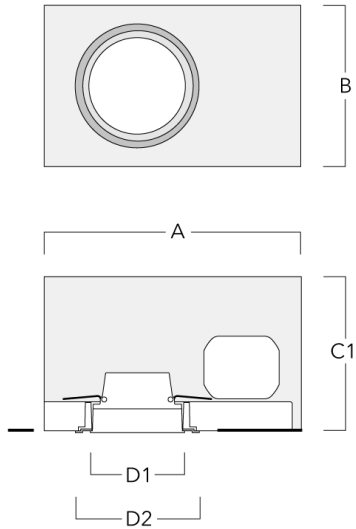

Mounting Accessories

Installation blackout

Description	Part ID	A	B	C1	D1
BD012-1	134-1748	15.1	10.7	7.6	6.1

Ceiling Luminaires

Installation blackout, flush with shadow line

Description	Part ID	A	B	C1	D1	D2
BD012-III	134-1749	15.08	9.13	7.55	6.1	7.8