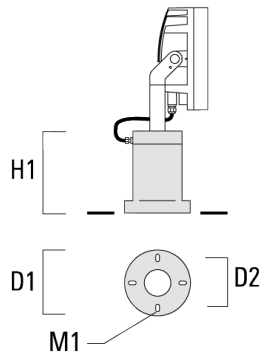

FLC230 LED COLOR CHANGING ZOOM SPOT PROJECTOR

Floodlights

Description	Part ID	D1	D × L1	Weight (lb)	D
KF16-108/M16 Spigot Cap (Ø 4.25")	300-0735	4.25	4.25 x 3	4.4 lbs	108

Short post EM

Description	Part ID	D1	D2	H1	M1	Weight (lb)
EM1-M16 AL	270-0001	6.3"	5.12"	8"	0.35"	4.85 lbs

WE-EF LIGHTING USA, LLC

410-D Keystone Drive, 15086 Warrendale, PA 15086 - Phone: +1 724 742 0030

customersupport.usa@we-ef.com - <https://we-ef.com/us>

Subject to technical changes and errors. - Generated on 11/23/2024