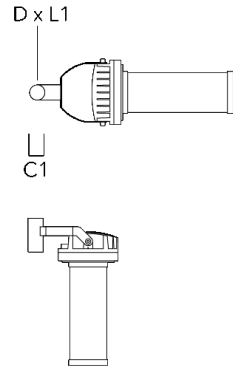

Floodlights

Mounting Accessories

Floodlight mounting bracket TA

Description	Part ID	A	C1	D × L1	L	Weight (lb)	D × S
TA1 Mounting bracket, single (Ø 4.25 x 8)	147-0096		5.12	4.25 x 8	4.25	16.53	108 x 200

TA2 Mounting bracket, double (Ø 3 x 8)	147-0024		5.12	3 x 8	2.99	4.19	76 x 200
--	----------	--	------	-------	------	------	----------