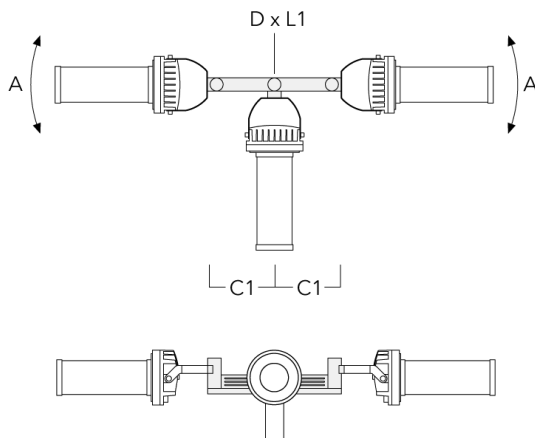

FLC230 LED COLOR CHANGING ZOOM SPOT PROJECTOR

Floodlights

Description	Part ID	A	C1	D x L1	L	Weight (lb)	D x S
TA2-L Mounting bracket, double (Ø 4.25 x 8)	147-0148	±90°	16.54	4.25 x 8	4.25	44.53	108 x 200

TA2-L Mounting bracket, double (Ø 3 x 8)	147-0105	±90°	16.54	3 x 8	2.99	35.49	76 x 200
--	----------	------	-------	-------	------	-------	----------

WE-EF LIGHTING USA, LLC

410-D Keystone Drive, 15086 Warrendale, PA 15086 - Phone: +1 724 742 0030
 customersupport.usa@we-ef.com - <https://we-ef.com/us>
 Subject to technical changes and errors. - Generated on 11/23/2024

FLC230 LED COLOR CHANGING ZOOM SPOT PROJECTOR

Floodlights

Description	Part ID	A	C1	D x L1	L	Weight (lb)	D x S
TA3 Mounting bracket, triple (Ø 3.50 x 8)	147-0025	±90°	25.59	3.50 x 8	3.5	39.46	89 x 200

TA3 Mounting bracket, triple (Ø 4.25 x 8)	147-0098	±90°	25.59"	4.25 x 8		53.35 lbs	108 x 200
---	----------	------	--------	----------	--	-----------	-----------