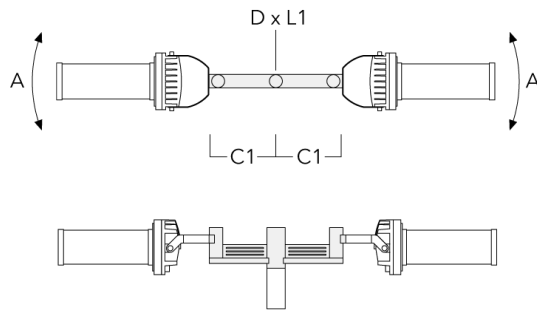

FLC230 LED COLOR CHANGING ZOOM SPOT PROJECTOR

Floodlights

Description	Part ID	A	C1	D x L1	L	Weight (lb)	D x S
TA2-L Mounting bracket, double (Ø 4.25 x 8)	147-0148	±90°	16.54	4.25 x 8	4.25	44.53	108 x 200

TA2-L Mounting bracket, double (Ø 3 x 8)	147-0105	±90°	16.54	3 x 8	2.99	35.49	76 x 200