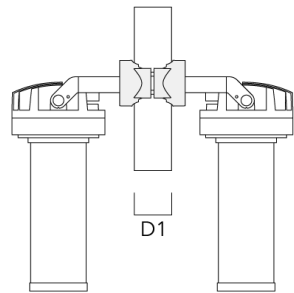

FLC230 LED COLOR CHANGING ZOOM SPOT PROJECTOR

we-ef

Floodlights

Description	Part ID	D1	Weight (lb)
PC1 82-109/60 Pole camp, single (Ø 3.25"-4.3")	139-2704	3.20-4.30	2.40

PC2 82-109/60 Pole clamp, double (Ø 3.25"-4.25")	139-2705	3.20-4.30	2.40
--	----------	-----------	------

FLC230 LED COLOR CHANGING ZOOM SPOT PROJECTOR

Floodlights

Description	Part ID	D1	Weight (lb)
PC1 102-114/60 Pole clamp, single (Ø 4"-4,5")	139-2706	4.0-4.50	2.65

PC2 102-114/60 Pole clamp, double (Ø 4"-4.5")	139-2707	4.0-4.50	2.65
--	----------	----------	------