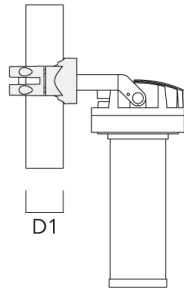

FLC230 LED COLOR CHANGING ZOOM SPOT PROJECTOR

we-ef

Floodlights

Description	Part ID	D1	Weight (lb)
PC1 82-109/60 Pole camp, single (Ø 3.25"-4.3")	139-2704	3.20-4.30	2.40

PC2 82-109/60 Pole clamp, double (Ø 3.25"-4.25")	139-2705	3.20-4.30	2.40