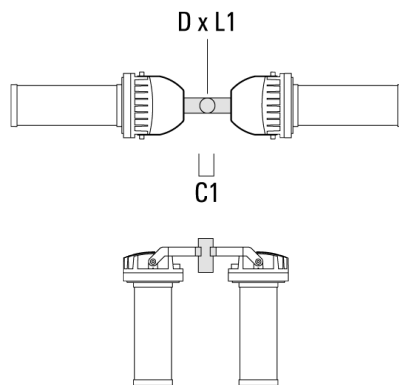

Floodlights

Mounting Accessories

Floodlight mounting bracket TA

Description	Part ID	A	C1	D × L1	L	Weight (lb)	D × S
TA1 Mounting bracket, single (Ø 4.25 x 8)	147-0096		5.12	4.25 x 8	4.25	16.53	108 x 200

TA2 Mounting bracket, double (Ø 3 x 8)	147-0024		5.12	3 x 8	2.99	4.19	76 x 200
--	----------	--	------	-------	------	------	----------