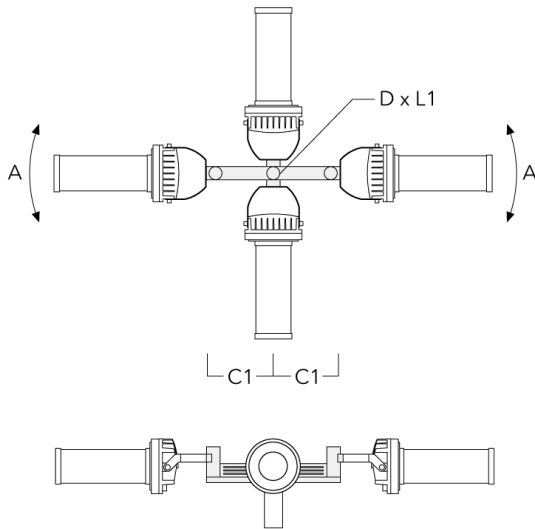

FLC230 LED COLOR CHANGING ZOOM SPOT PROJECTOR

Floodlights

Description	Part ID	A	C1	D x L1	L	Weight (lb)	D x S
TA4 Mounting bracket, quad (Ø 3.50 x 8)	147-0099	±90°	25.59	3.50 x 8		45.86 lbs	89 x 200

TA4 Mounting bracket, quad (Ø 4.25 x 8)	147-0100	±90°	650	4.25 x 8		53.00	108 x 200
---	----------	------	-----	----------	--	-------	-----------