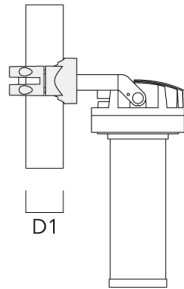

FLC230 LED COLOR CHANGING ZOOM SPOT PROJECTOR

Floodlights

Description	Part ID	D1	Weight (lb)
PC1 102-114/60 Pole clamp, single (Ø 4"-4,5")	139-2706	4.0-4.50	2.65

PC2 102-114/60 Pole clamp, double (Ø 4"-4.5")	139-2707	4.0-4.50	2.65
--	----------	----------	------

FLC230 LED COLOR CHANGING ZOOM SPOT PROJECTOR

we-ef

Floodlights

Description	Part ID	D1	Weight (lb)
PC1 114-133/60 Pole clamp, single (Ø 4.5"-5.25")	139-2708	4.5-5.25	3.10

PC2 114-133/60 Pole clamp, double (Ø 4.5"-5.25")	139-2709	4.5-5.25	3.10
---	----------	----------	------