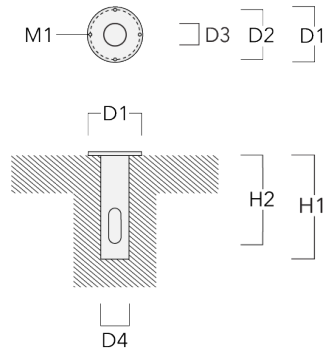

FLC230 LED COLOR CHANGING ZOOM SPOT PROJECTOR

Floodlights

Description	Part ID	D1	Weight (lb)	D
TS2-2/M16 Pole clamp, double (Ø 4.5"-5.25")	147-0546	4.50-5.25	3.53	114-133

TS1-2/M12 Pole clamp, single (Ø 3"-3.5")	147-0543	3.0-3.50	3.31	76-89
--	----------	----------	------	-------

FLC230 LED COLOR CHANGING ZOOM SPOT PROJECTOR

Floodlights

Planted root

Description	Part ID	D1	D2	D3	D4	H1	H2	M1	Weight (lb)
Planted root ESV4	300-0461	5.71	5.12	2.36	3.50	15.75	13.78	.31	8.44

Pole top caps KF