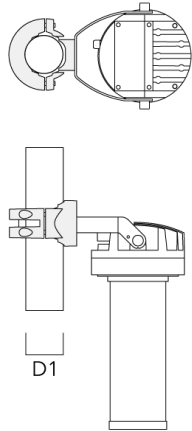

Short post EM

Description	Part ID	D1	D2	H1	M1	Weight (lb)
EM1-M16 AL	270-0001	6.3"	5.12"	8"	0.35"	4.85 lbs

WE-EF LIGHTING USA, LLC

410-D Keystone Drive, 15086 Warrendale, PA 15086 - Phone: +1 724 742 0030

customersupport.usa@we-ef.com - <https://we-ef.com/us>

Subject to technical changes and errors. - Generated on 11/23/2024

Floodlights

Pole clamp PC

Description	Part ID	D1	Weight (lb)
PC1 76-89/60 Pole clamp, single (Ø 3"-3.5")	139-2702	3.0-3.50	2.20