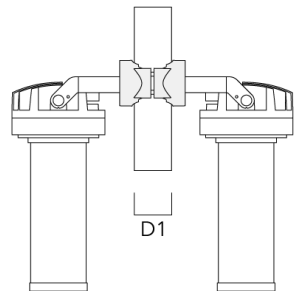

FLC230 LED COLOR CHANGING ZOOM SPOT PROJECTOR

we-ef

Floodlights

Description	Part ID	D1	Weight (lb)
PC1 114-133/60 Pole clamp, single (Ø 4.5"-5.25")	139-2708	4.5-5.25	3.10

PC2 114-133/60 Pole clamp, double (Ø 4.5"-5.25")	139-2709	4.5-5.25	3.10
---	----------	----------	------