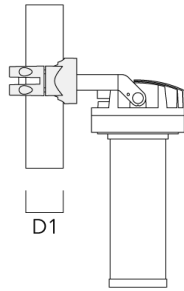

FLC230 LED COLOR CHANGING ZOOM SPOT PROJECTOR

we-ef

Floodlights

Description	Part ID	D1	Weight (lb)
PC1 82-109/60 Pole camp, single (Ø 3.25"-4.3")	139-2704	3.20-4.30	2.40

PC2 82-109/60 Pole clamp, double (Ø 3.25"-4.25")	139-2705	3.20-4.30	2.40
--	----------	-----------	------

FLC230 LED COLOR CHANGING ZOOM SPOT PROJECTOR

Floodlights

Description	Part ID	D1	Weight (lb)
PC1 102-114/60 Pole clamp, single (Ø 4"-4,5")	139-2706	4.0-4.50	2.65

PC2 102-114/60 Pole clamp, double (Ø 4"-4.5")	139-2707	4.0-4.50	2.65
--	----------	----------	------