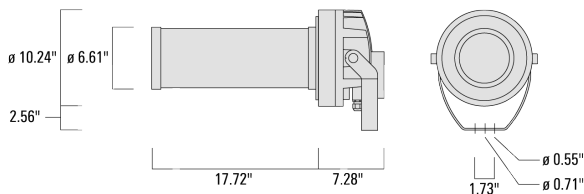

FLC230 LED COLOR CHANGING ZOOM SPOT PROJECTOR

we-ef

Floodlights

Description

RGBW/RGBA Color Changer Profile Projector [ZP] for zoom spot.

Spherical/triple flat convex lens system. Aperture angle ranges from 14.6-19.8°.