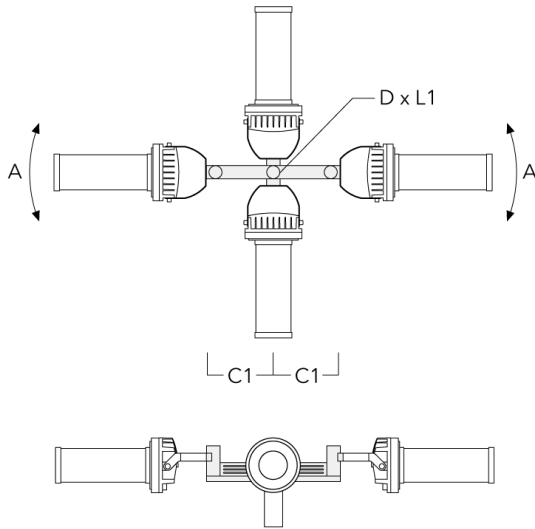

FLC230 LED COLOR CHANGING ZOOM SPOT PROJECTOR

Floodlights

Description	Part ID	A	C1	D x L1	L	Weight (lb)	D x S
TA4 Mounting bracket, quad (Ø 3.50 x 8)	147-0099	±90°	25.59	3.50 x 8		45.86 lbs	89 x 200

TA4 Mounting bracket, quad (Ø 4.25 x 8)	147-0100	±90°	650	4.25 x 8		53.00	108 x 200