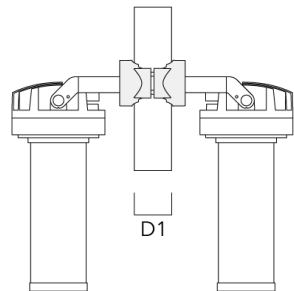

PC2 76-89/60 Pole clamp, double (Ø 3"-3.5")	139-2703	3.0-3.50	2.20
---	----------	----------	------

WE-EF LIGHTING USA, LLC

410-D Keystone Drive, 15086 Warrendale, PA 15086 - Phone: +1 724 742 0030
 customersupport.usa@we-ef.com - <https://we-ef.com/us>
 Subject to technical changes and errors. - Generated on 11/23/2024

FLC230 LED COLOR CHANGING ZOOM SPOT PROJECTOR

we-ef

Floodlights

Description	Part ID	D1	Weight (lb)
PC1 82-109/60 Pole camp, single (Ø 3.25"-4.3")	139-2704	3.20-4.30	2.40

PC2 82-109/60 Pole clamp, double (Ø 3.25"-4.25")	139-2705	3.20-4.30	2.40
--	----------	-----------	------