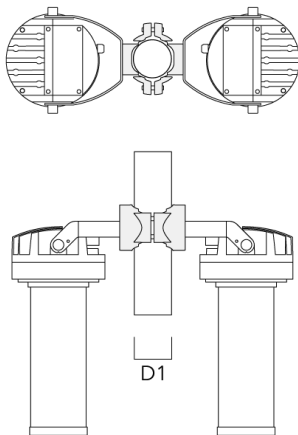

customersupport.usa@we-ef.com - <https://we-ef.com/us>

Subject to technical changes and errors. - Generated on 11/23/2024

Floodlights

Pole clamp PC

Description	Part ID	D1	Weight (lb)
PC1 76-89/60 Pole clamp, single (Ø 3"-3.5")	139-2702	3.0-3.50	2.20

PC2 76-89/60 Pole clamp, double (Ø 3"-3.5")	139-2703	3.0-3.50	2.20
---	----------	----------	------

WE-EF LIGHTING USA, LLC

410-D Keystone Drive, 15086 Warrendale, PA 15086 - Phone: +1 724 742 0030
 customersupport.usa@we-ef.com - <https://we-ef.com/us>
 Subject to technical changes and errors. - Generated on 11/23/2024