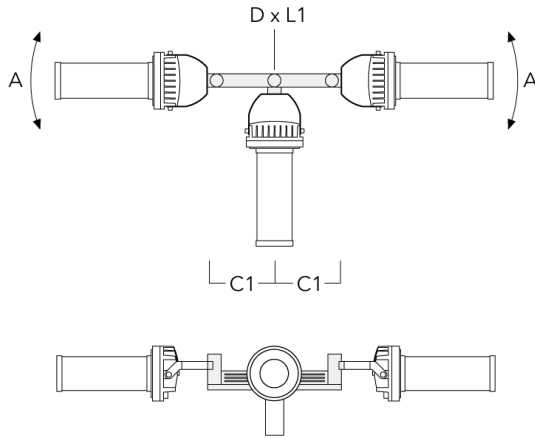

FLC230 LED COLOR CHANGING ZOOM SPOT PROJECTOR

Floodlights

Description	Part ID	A	C1	D x L1	L	Weight (lb)	D x S
TA3 Mounting bracket, triple (Ø 3.50 x 8)	147-0025	±90°	25.59	3.50 x 8	3.5	39.46	89 x 200