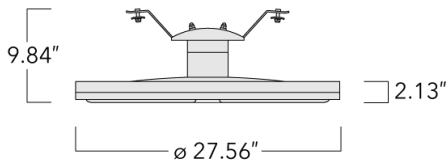

CFS540 LED

Catenary Luminaires

Description

IP66, Class I. IK08. Marine-grade, die-cast aluminium alloy. 5CE superior corrosion protection including PCS hardware. Silicone CCG_R_ Controlled Compression Gasket. RFC_R_ Reflection Free Contour main lens. Integral EC electronic converter in thermally separated compartment. CAD-optimised optics for superior illumination and glare control. OLC_R_ One LED Concept. Factory installed LED circuit board. The luminaire is factory-sealed and does not need to be opened during installation. Optional 2200 K version available. To be specified at time of ordering.

Includes cable connector, for cable 9-14 mm. +/- 14° adjustable to compensate for sloping catenary systems.

WE-EF LIGHTING USA, LLC

410-D Keystone Drive, 15086 Warrendale, PA 15086 - Phone: +1 724 742 0030

customersupport.usa@we-ef.com - <https://we-ef.com/us>

Subject to technical changes and errors. - Generated on 10/23/2024