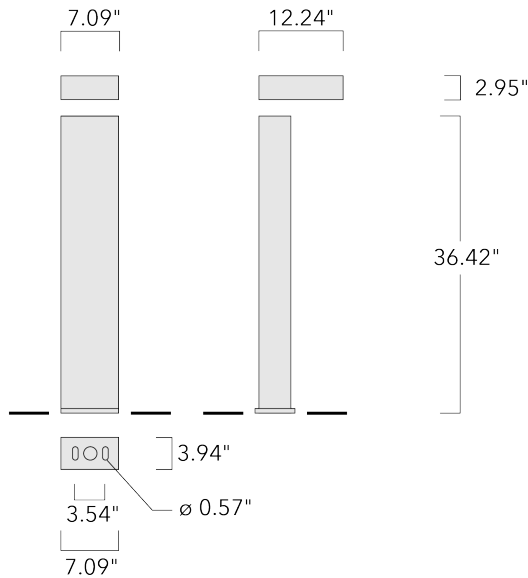

Description

IP66. Class I. IK10. Marine-grade, all aluminum construction. Pole section features galvanized steel reinforcement core. 5CE superior corrosion protection including PCS hardware. Silicone CCG® Controlled Compression Gasket. Polycarbonate main lens. CAD-optimized optics for superior illumination and glare control. Integral driver. OLC® One LED Concept. Factory-installed LED circuit board. 0-10V Dimming comes standard with luminaire.