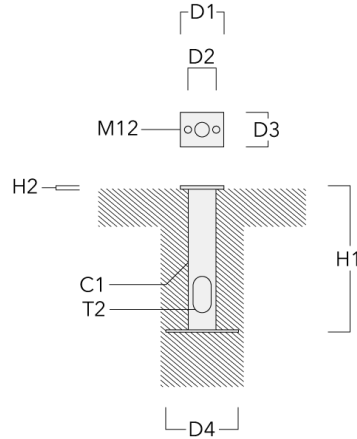

Configurations

Light distribution	Part ID	Light source	Rated lumens	Rated input power	CRI	Weight (lb)
[A60] Type IV Very Short 	114-0140	LED-6/12W / 700 mA - 3000 K	1423.9	14.5 W	80	52.91
	114-0141	LED-6/12W / 700 mA - 4000 K	1522.1	14.5 W	80	52.91
	114-0142	LED-6/18W / 1050 mA - 3000 K	1937.7	21 W	80	52.91
	114-0143	LED-6/18W / 1050 mA - 4000 K	2027.8	21 W	80	52.91
	114-0144	LED-6/26W / 1400 mA - 3000 K	2478.5	29 W	80	52.91
	114-0145	LED-6/26W / 1400 mA - 4000 K	2591.1	29 W	80	52.91
	114-0190	LED-6/12W / 700 mA - 2700 K	1325.7	14.5 W	80	33.22
	114-0191	LED-6/18W / 1050 mA - 2700 K	1847.6	21 W	80	52.91
	114-0192	LED-6/26W / 1400 mA - 2700 K	2343.3	29 W	80	52.91
[R65] Type IV Medium 	114-0146	LED-6/12W / 700 mA - 3000 K	1229.6	14.5 W	80	52.91
	114-0147	LED-6/12W / 700 mA - 4000 K	1314.4	14.5 W	80	52.91
	114-0148	LED-6/18W / 1050 mA - 3000 K	1909.5	21 W	80	52.91
	114-0149	LED-6/18W / 1050 mA - 4000 K	1998.3	21 W	80	52.91
	114-0150	LED-6/26W / 1400 mA - 3000 K	2442.4	29 W	80	52.91
	114-0151	LED-6/26W / 1400 mA - 4000 K	2553.4	29 W	80	52.91
	114-0194	LED-6/18W / 1050 mA - 2700 K	1820.7	21 W	80	52.91
	114-0195	LED-6/26W / 1400 mA - 2700 K	2309.2	29 W	80	52.91
	[S70] Type II Short 	114-0134	LED-6/12W / 700 mA - 3000 K	1367.8	14.5 W	80
114-0135		LED-6/12W / 700 mA - 4000 K	1462.2	14.5 W	80	52.91
114-0136		LED-6/18W / 1050 mA - 3000 K	2137.5	21 W	80	52.91
114-0137		LED-6/18W / 1050 mA - 4000 K	2237	21 W	80	52.91
114-0138		LED-6/26W / 1400 mA - 3000 K	2734.1	29 W	80	52.91
114-0139		LED-6/26W / 1400 mA - 4000 K	2858.3	29 W	80	52.91
114-0187		LED-6/12W / 700 mA - 2700 K	1273.5	14.5 W	80	52.91
114-0188		LED-6/18W / 1050 mA - 2700 K	2038.1	21 W	80	52.91
114-0189		LED-6/26W / 1400 mA - 2700 K	2584.9	29 W	80	52.91

Mounting Accessories

Planted root

Description	Part ID	C1	D1	D2	D3	D4	H1	H2	T2	Weight (lb)
Planted root ESV2	300-9115	2.99	4.72	3.54	3.74	7.87	15.75	0.39	62 x 100	8.37

PSY424 LED

Bollards and Pathway Luminaires