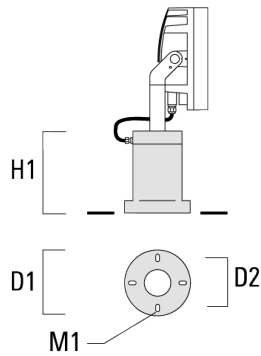

FLC240 LED TUNABLE WHITE

Floodlights

Description	Part ID	C1	C2	D1	D2	H1	H2	Weight (lb)
PMB200-2 Pole mount bracket	147-6018	39.67	20.09	6.0	3 x 3 + 4 x 3	28.94	15.89	57.0 lbs

Short post EM

Description	Part ID	D1	D2	H1	M1	Weight (lb)
EM1-M16 AL	270-0001	6.3"	5.12"	8"	0.35"	4.85 lbs