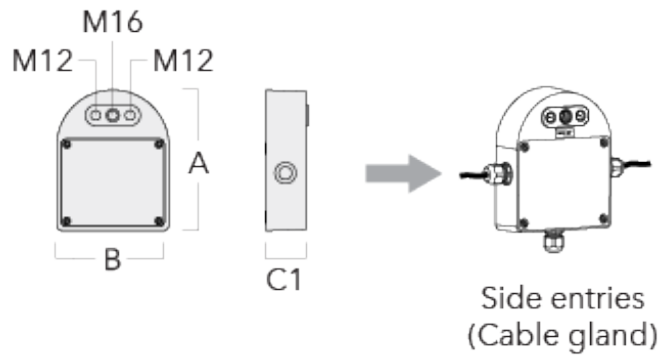

Subject to technical changes and errors. - Generated on 11/23/2024

Floodlights

Junction box

Description	Part ID	Additional information	A	B	C1	Weight (lb)
Junction box JB20 - Cable side entries	310-9013	Junction boxes are made from marine-grade, die-cast aluminium alloy. IK10. IP66. For side entries and suitable to be used with cable glands.	7.09	5.63	2.01	2.25