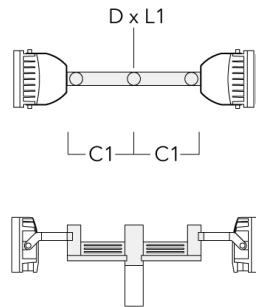

FLC240 LED TUNABLE WHITE

Floodlights

Description	Part ID	D1	Weight (lb)	D
TS1-2/M12 Pole clamp, single (Ø 4.5"-5.25")	147-0544	4.5"-5.25"	3.75	114-133

D1

TS2-2/M12 Pole clamp, double (Ø 3"-3.5")	147-0545	3.0"-3.5"	3.09 lbs	76-89
--	----------	-----------	----------	-------

FLC240 LED TUNABLE WHITE

Floodlights

Description	Part ID	D1	Weight (lb)	D
TS2-2/M16 Pole clamp, double (Ø 4.0"-4.5")	147-0527	4.0-4.50	3.31	102-114

TS2-2/M16 Pole clamp, double (Ø 4.5"-5.25")	147-0546	4.50-5.25	3.53	114-133
---	----------	-----------	------	---------

Floodlights

Floodlight mounting bracket TA

Description	Part ID	A	C1	D x L1	L	Weight (lb)	D x S
TA2-L Mounting bracket, double (Ø 3 x 8)	147-0105	±90°	16.54	3 x 8	2.99	35.49	76 x 200

TA3 Mounting bracket, triple (Ø 3.50 x 8)	147-0025	±90°	25.59	3.50 x 8	3.5	39.46	89 x 200
---	----------	------	-------	----------	-----	-------	----------