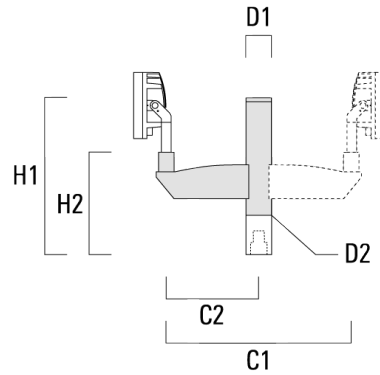

FLC240 LED TUNABLE WHITE

Floodlights

Description	Part ID	C1	C2	D1	D2	H1	H2	Weight (lb)
PMB200-2 Pole mount bracket	147-6018	39.67	20.09	6.0	3 x 3 + 4 x 3	28.94	15.89	57.0 lbs

Short post EM

Description	Part ID	D1	D2	H1	M1	Weight (lb)
EM1-M16 AL	270-0001	6.3"	5.12"	8"	0.35"	4.85 lbs