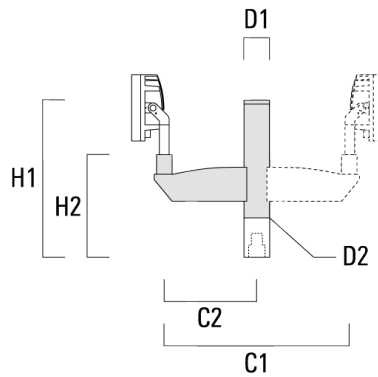

FLC240 LED TUNABLE WHITE

Floodlights

Description	Part ID	D1	D × L1	Weight (lb)	D
KF16-108/M16 Spigot Cap (Ø 4.25")	300-0735	4.25	4.25 x 3	4.4 lbs	108

Pole Mount Brackets PMB

Description	Part ID	C1	C2	D1	D2	H1	H2	Weight (lb)
PMB200-1 Pole mount bracket	147-6017	39.67	20.09	6.0	3 x 3 + 4 x 3	28.94	15.89	37.8 lbs