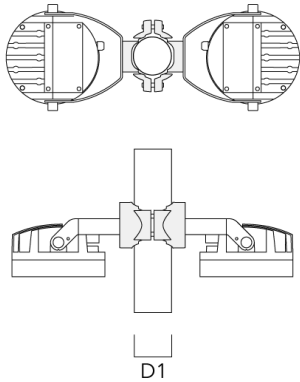

FLC240 LED TUNABLE WHITE

Floodlights

Description	Part ID	D1	Weight (lb)
PC2 114-133/60 Pole clamp, double (Ø 4.5"-5.25")	139-2709	4.5-5.25	3.10

PC1 114-133/60 Pole clamp, single (Ø 4.5"-5.25")	139-2708	4.5-5.25	3.10