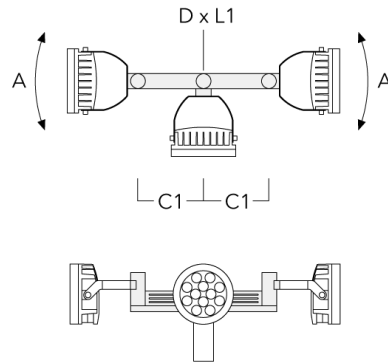

FLC240 LED TUNABLE WHITE

Floodlights

Description	Part ID	A	C1	D x L1	L	Weight (lb)	D x S
TA4 Mounting bracket, quad (Ø 3.50 x 8)	147-0099	±90°	25.59	3.50 x 8		45.86 lbs	89 x 200

TA1 Mounting bracket, single (Ø 4.25 x 8)	147-0096		5.12	4.25 x 8	4.25	16.53	108 x 200

WE-EF LIGHTING USA, LLC

410-D Keystone Drive, 15086 Warrendale, PA 15086 - Phone: +1 724 742 0030
customersupport.usa@we-ef.com - <https://we-ef.com/us>
Subject to technical changes and errors. - Generated on 11/23/2024