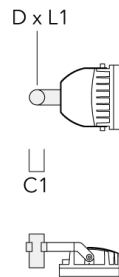

Floodlights

Floodlight mounting bracket TA

Description	Part ID	A	C1	D x L1	L	Weight (lb)	D x S
TA2-L Mounting bracket, double (Ø 3 x 8)	147-0105	±90°	16.54	3 x 8	2.99	35.49	76 x 200

TA3 Mounting bracket, triple (Ø 3.50 x 8)	147-0025	±90°	25.59	3.50 x 8	3.5	39.46	89 x 200
---	----------	------	-------	----------	-----	-------	----------

FLC240 LED TUNABLE WHITE

Floodlights

Description	Part ID	A	C1	D x L1	L	Weight (lb)	D x S
TA4 Mounting bracket, quad (Ø 3.50 x 8)	147-0099	±90°	25.59	3.50 x 8		45.86 lbs	89 x 200

TA1 Mounting bracket, single (Ø 4.25 x 8)	147-0096		5.12	4.25 x 8	4.25	16.53	108 x 200
---	----------	--	------	----------	------	-------	-----------