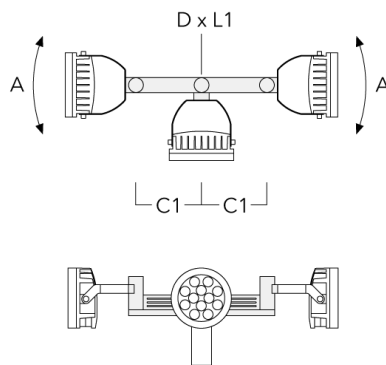

FLC240 LED TUNABLE WHITE

Floodlights

Description	Part ID	A	C1	D x L1	L	Weight (lb)	D x S
TA4 Mounting bracket, quad (Ø 3.50 x 8)	147-0099	±90°	25.59	3.50 x 8		45.86 lbs	89 x 200

TA1 Mounting bracket, single (Ø 4.25 x 8)	147-0096		5.12	4.25 x 8	4.25	16.53	108 x 200
---	----------	--	------	----------	------	-------	-----------

FLC240 LED TUNABLE WHITE

Floodlights

Description	Part ID	A	C1	D x L1	L	Weight (lb)	D x S
TA2-L Mounting bracket, double (Ø 4.25 x 8)	147-0148	±90°	16.54	4.25 x 8	4.25	44.53	108 x 200

TA3 Mounting bracket, triple (Ø 4.25 x 8)	147-0098	±90°	25.59"	4.25 x 8		53.35 lbs	108 x 200
---	----------	------	--------	----------	--	-----------	-----------