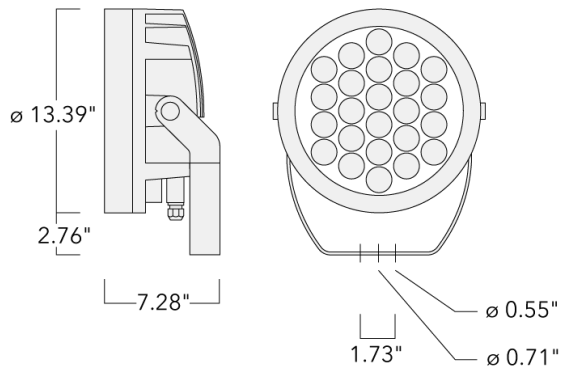

FLC240 LED TUNABLE WHITE

Floodlights

we-ef

Description

Tunable White.

IP66. Class I. IK07. Marine-grade, die-cast aluminum alloy. 5CE superior corrosion protection including PCS hardware. Silicone CCG® Controlled Compression Gasket. Safety glass lens. One cable gland, second gland for through wiring on request. CAD-optimized optics for superior illumination and glare control. Integral driver, thermally separated. OLC® One LED Concept. Factory-installed LED circuit board. DMX interface.