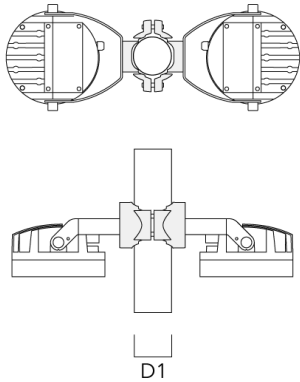

FLC240 LED TUNABLE WHITE

Floodlights

Description	Part ID	D1	Weight (lb)
PC2 82-109/60 Pole clamp, double (Ø 3.25"-4.25")	139-2705	3.20-4.30	2.40

WE-EF LIGHTING USA, LLC

410-D Keystone Drive, 15086 Warrendale, PA 15086 - Phone: +1 724 742 0030
customersupport.usa@we-ef.com - <https://we-ef.com/us>
Subject to technical changes and errors. - Generated on 11/23/2024