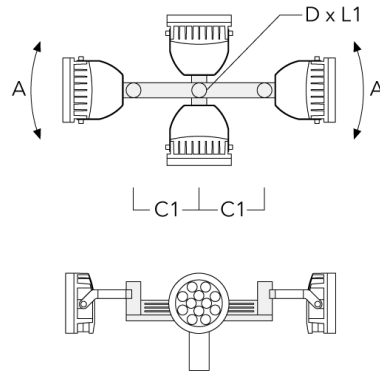

FLC240 LED TUNABLE WHITE

Floodlights

Description	Part ID	A	C1	D x L1	L	Weight (lb)	D x S
TA2-L Mounting bracket, double (Ø 4.25 x 8)	147-0148	±90°	16.54	4.25 x 8	4.25	44.53	108 x 200

TA3 Mounting bracket, triple (Ø 4.25 x 8)	147-0098	±90°	25.59"	4.25 x 8		53.35 lbs	108 x 200
---	----------	------	--------	----------	--	-----------	-----------

FLC240 LED TUNABLE WHITE

Floodlights

Description	Part ID	A	C1	D × L1	L	Weight (lb)	D × S
TA4 Mounting bracket, quad (Ø 4.25 x 8)	147-0100	±90°	650	4.25 x 8		53.00	108 x 200

Pole top caps KF

Description	Part ID	D1	D × L1	Weight (lb)	D
KF16-60/M16 Spigot Cap (Ø 2.36")	310-9120	2.36	2.36 x 4	4.4 lbs	60 x 100