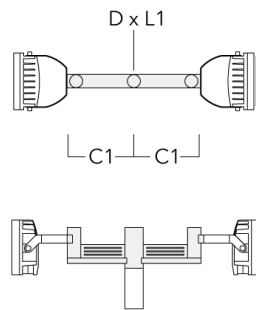

FLC240 LED TUNABLE WHITE

Floodlights

Description	Part ID	A	C1	D x L1	L	Weight (lb)	D x S
TA2-L Mounting bracket, double (Ø 4.25 x 8)	147-0148	±90°	16.54	4.25 x 8	4.25	44.53	108 x 200

TA3 Mounting bracket, triple (Ø 4.25 x 8)	147-0098	±90°	25.59"	4.25 x 8		53.35 lbs	108 x 200