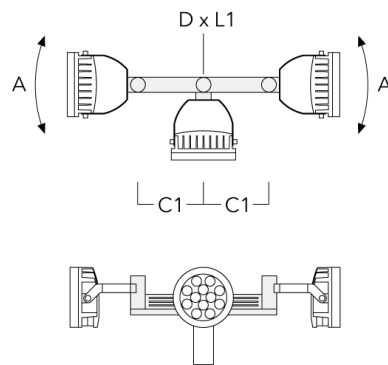

FLC240 LED TUNABLE WHITE

Floodlights

Description	Part ID	D1	Weight (lb)	D
TS2-2/M16 Pole clamp, double (Ø 4.0"-4.5")	147-0527	4.0-4.50	3.31	102-114

TS2-2/M16 Pole clamp, double (Ø 4.5"-5.25")	147-0546	4.50-5.25	3.53	114-133
---	----------	-----------	------	---------

Floodlights

Floodlight mounting bracket TA

Description	Part ID	A	C1	D x L1	L	Weight (lb)	D x S
TA2-L Mounting bracket, double (Ø 3 x 8)	147-0105	±90°	16.54	3 x 8	2.99	35.49	76 x 200

TA3 Mounting bracket, triple (Ø 3.50 x 8)	147-0025	±90°	25.59	3.50 x 8	3.5	39.46	89 x 200
---	----------	------	-------	----------	-----	-------	----------