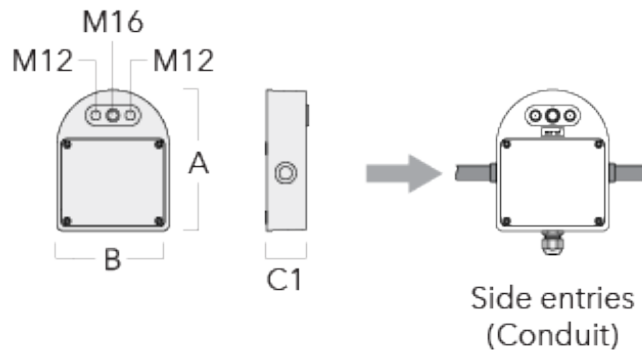

WE-EF LIGHTING USA, LLC

410-D Keystone Drive, 15086 Warrendale, PA 15086 - Phone: +1 724 742 0030
customersupport.usa@we-ef.com - <https://we-ef.com/us>

Subject to technical changes and errors. - Generated on 11/23/2024