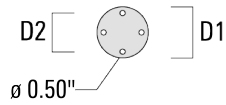

FLC240 LED TUNABLE WHITE

Floodlights

Surface Mount Canopy SMC

Description	Part ID	D1	D2	Weight (lb)
SMC-200	147-6915	10.83	9.25	15.4 lbs

WE-EF LIGHTING USA, LLC

410-D Keystone Drive, 15086 Warrendale, PA 15086 - Phone: +1 724 742 0030
customersupport.usa@we-ef.com - <https://we-ef.com/us>

Subject to technical changes and errors. - Generated on 11/23/2024