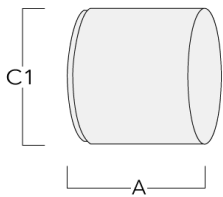

FLC240 LED TUNABLE WHITE

Floodlights

Optical Accessories

Snoot

Description	Part ID	A	C1
ET-FLC240-LED	139-1859	7.87	11.50

ET-FLC240-CC-LED	139-6975	7.87	13.62