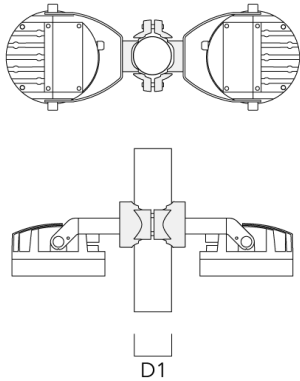

Floodlights

Pole clamp PC

Description	Part ID	D1	Weight (lb)
PC2 76-89/60 Pole clamp, double (Ø 3"-3.5")	139-2703	3.0-3.50	2.20

PC1 76-89/60 Pole clamp, single (Ø 3"-3.5")	139-2702	3.0-3.50	2.20
---	----------	----------	------