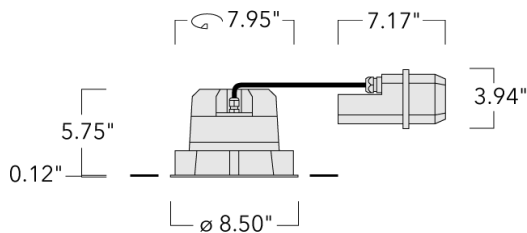

DOC140-FT LED [For Remodel]

Ceiling Luminaires

we-ef

Description

DOC140-FT LED for remodel projects. For new construction, see DOC140-FT LED [New Construction] version.

IP66, Class I. IK07. Marine-grade, die-cast aluminum alloy. 5CE superior corrosion protection including PCS hardware. Silicone CCG® Controlled Compression Gasket. Safety glass lens. Integral driver, thermally separated. Darklight anodized aluminum reflector for superior illumination and glare control. Factory installed LED circuit board. DMX interface.