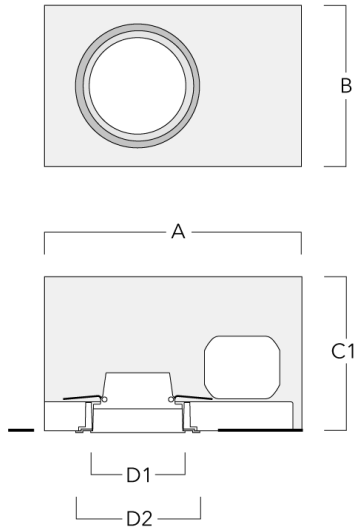

DOC120-FT LED [For Remodel]

Ceiling Luminaires

Description	Part ID	A	B	C1	D1	D2
BDO12-III	134-1749	15.08	9.13	7.55	6.1	7.8

WE-EF LIGHTING USA, LLC

410-D Keystone Drive, 15086 Warrendale, PA 15086 - Phone: +1 724 742 0030

customersupport.usa@we-ef.com - <https://we-ef.com/us>

Subject to technical changes and errors. - Generated on 10/23/2024