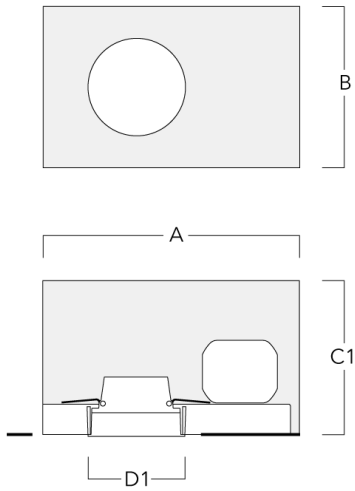

Ceiling Luminaires

Mounting Accessories

Installation blackout

Description	Part ID	A	B	C1	D1
BD012-1	134-1748	15.1	10.7	7.6	6.1