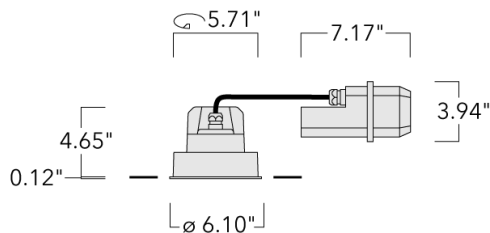

DOC120-FT LED [For Remodel]

Ceiling Luminaires

we-ef

Description

DOC120-FT LED for remodel projects. For new construction, see DOC120-FT LED [New Construction] version.

IP66, Class I. IK07. Marine-grade, die-cast aluminum alloy. 5CE superior corrosion protection including PCS hardware. Silicone CCG® Controlled Compression Gasket. Safety glass lens. Integral driver, thermally separated. Darklight anodized aluminum reflector for superior illumination and glare control. Factory installed LED circuit board. DMX interface.

A maximum of one internal optical accessory, to be specified at time of ordering.

Specify product with 7 Digit product code - Finish Color. Accessories, such as mounting, optical, and electrical, must be specified separately.

Example: XXX-XXXX - 9004 (Black)

+ XXX-XXXX (Accessory 1)

WE-EF LIGHTING USA, LLC

410-D Keystone Drive, 15086 Warrendale, PA 15086 - Phone: +1 724 742 0030

customersupport.usa@we-ef.com - <https://we-ef.com/us>

Subject to technical changes and errors. - Generated on 11/23/2024