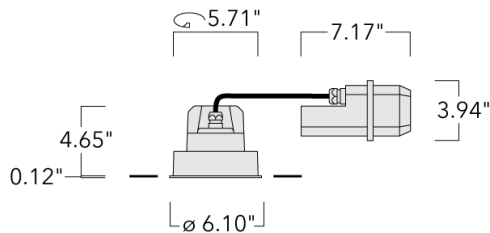

DOC120-FT LED [For Remodel]

Ceiling Luminaires

we-ef

Description

DOC120-FT LED for remodel projects. For new construction, see DOC120-FT LED [New Construction] version.

IP66, Class I. IK07. Marine-grade, die-cast aluminum alloy. 5CE superior corrosion protection including PCS hardware. Silicone CCG® Controlled Compression Gasket. Safety glass lens. Integral driver, thermally separated. Darklight anodized aluminum reflector for superior illumination and glare control. Factory installed LED circuit board. DMX interface.