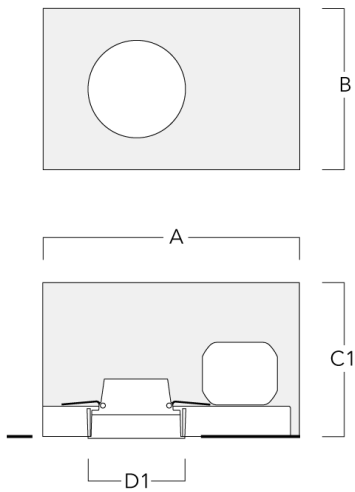

Ceiling Luminaires

Mounting Accessories

Installation blackout

Description	Part ID	A	B	C1	D1
BD012-1	134-1748	15.1	10.7	7.6	6.1

Installation blackout, flush with shadow line

WE-EF LIGHTING USA, LLC

410-D Keystone Drive, 15086 Warrendale, PA 15086 - Phone: +1 724 742 0030

customersupport.usa@we-ef.com - <https://we-ef.com/us>

Subject to technical changes and errors. - Generated on 10/23/2024