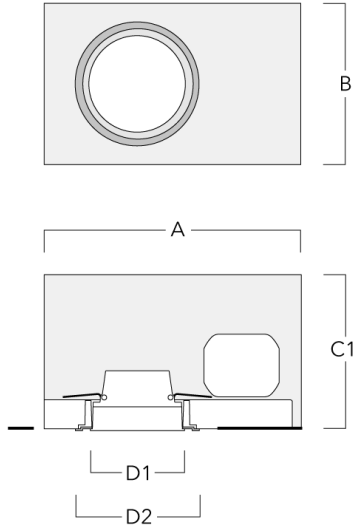

DOC120-FT LED [For Remodel]

Ceiling Luminaires

Installation blackout, flush with shadow line

Description	Part ID	A	B	C1	D1	D2
BD012-III	134-1749	15.08	9.13	7.55	6.1	7.8

WE-EF LIGHTING USA, LLC

410-D Keystone Drive, 15086 Warrendale, PA 15086 - Phone: +1 724 742 0030
customersupport.usa@we-ef.com - <https://we-ef.com/us>
Subject to technical changes and errors. - Generated on 11/23/2024