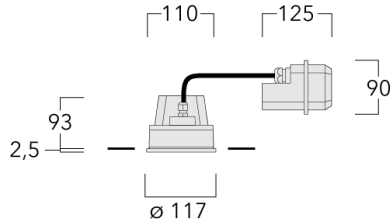

Specifications

Material description

Body	Marine-grade, die-cast aluminium alloy
Lens	Safety glass lens
Colours	RAL9004 Signal black RAL9006 White aluminium RAL9007 Grey aluminium RAL7016 Anthracite grey RAL9016 Traffic white
Gasket	Silicone CCG® Controlled Compression Gasket
Fasteners	PCS Polymer Coated Stainless Steel Hardware
Ingress protection	IP66
Impact resistance	IK07
Corrosion resistance	5CE

Electrical description

Power supply	220-240V / 50-60 Hz
Driver / Ballast	Standard. Optional DALI version available. To be specified at time of ordering.
Surge protection	1/2 kV

Additional information

Lifetime	Ta=25° L90B10 > 90000h
Energy efficiency class	C-D (Light source)

Fagerhult Lighting Ltd

33-34 Dolben Street, SE1 0UQ London, United Kingdom

<https://we-ef.com/uk>

Subject to technical changes and errors. - Generated on 23/10/2024