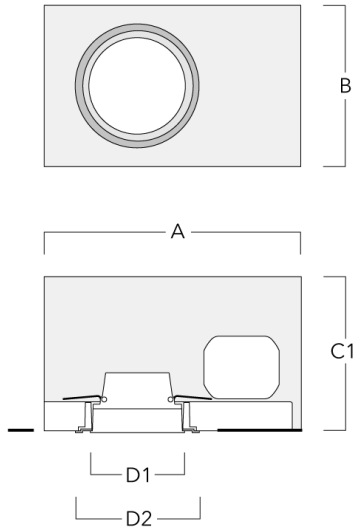

Mounting Accessories

Installation blackout, flush with shadow line

Description	Part ID	A	B	C1	D1	D2
Installation blackout BDO11-III	134-1641	333	232	172	117	148