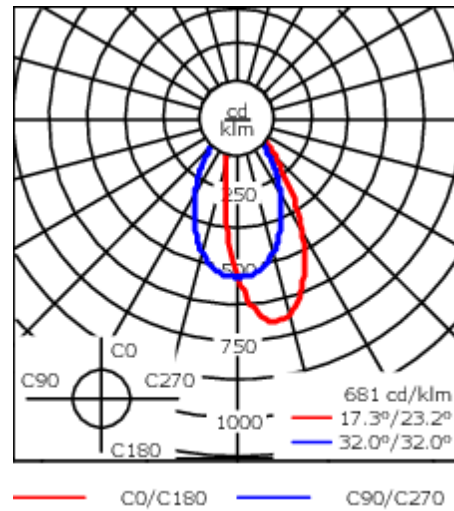

Specifications

Material description

Body	Marine-grade, die-cast aluminium alloy
Lens	Safety glass lens
Colours	RAL9004 Signal black RAL9006 White aluminium RAL9007 Grey aluminium RAL7016 Anthracite grey RAL9016 Traffic white
Gasket	Silicone CCG® Controlled Compression Gasket
Fasteners	PCS Polymer Coated Stainless Steel Hardware
Ingress protection	IP66
Impact resistance	IK07
Corrosion resistance	5CE

Electrical description

Power supply	220-240V / 50-60 Hz
Driver / Ballast	Standard. Optional DALI version available. To be specified at time of ordering.
Surge protection	1/2 kV

Additional information

Lifetime	Ta=25° L90B10 > 90000h
Energy efficiency class	C-D (Light source)

Fagerhult Lighting Ltd

33-34 Dolben Street, SE1 0UQ London, United Kingdom

<https://we-ef.com/uk>

Subject to technical changes and errors. - Generated on 23/10/2024