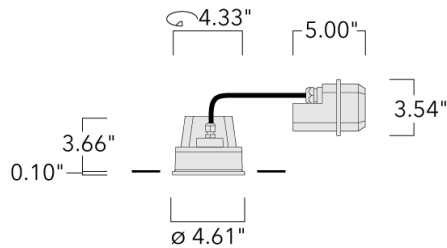

134-1627+134-1683

we-ef

DOC110 LED [For Remodel]

Specifications

Material description

Body	Marine-grade, die-cast aluminium alloy
Lens	Safety glass lens
Colors	- RAL9004 Black - RAL9007 Grey Metallic - RAL9016 White - RAL8019 Dark Bronze
Gasket	Silicone CCG® Controlled Compression Gasket
Fasteners	PCS Polymer Coated Stainless Steel Hardware
Ingress protection	IP66
Impact resistance	IK07
Corrosion resistance	5CE

Electrical description

Power supply	Integral 120-277V/0-10V dimming driver
Driver / Ballast	Integral EC electronic converter in thermally-separated compartment

WE-EF LIGHTING USA, LLC

410-D Keystone Drive, 15086 Warrendale, PA 15086 - Phone: +1 724 742 0030

customersupport.usa@we-ef.com - <https://we-ef.com/us>

Subject to technical changes and errors. - Generated on 11/23/2024