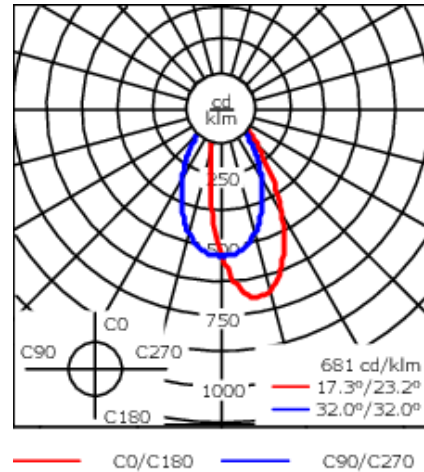

134-1627+134-1683

we-ef

DOC110 LED [For Remodel]

Specifications

Material description

Body	Marine-grade, die-cast aluminium alloy
Lens	Safety glass lens
Colors	- RAL9004 Black - RAL9007 Grey Metallic - RAL9016 White - RAL8019 Dark Bronze
Gasket	Silicone CCG® Controlled Compression Gasket
Fasteners	PCS Polymer Coated Stainless Steel Hardware
Ingress protection	IP66
Impact resistance	IK07
Corrosion resistance	5CE

Electrical description

Power supply	Integral 120-277V/0-10V dimming driver
Driver / Ballast	Integral EC electronic converter in thermally-separated compartment

WE-EF LIGHTING USA, LLC

410-D Keystone Drive, 15086 Warrendale, PA 15086 - Phone: +1 724 742 0030

customersupport.usa@we-ef.com - <https://we-ef.com/us>

Subject to technical changes and errors. - Generated on 11/23/2024