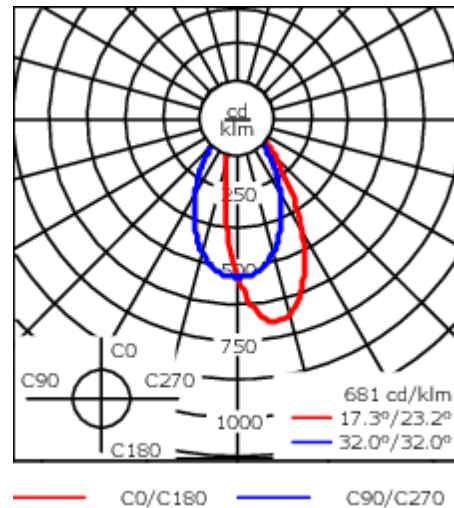

Spécifications

Description du matériel

Corps	Corps en fonte d'aluminium, visserie inox avec traitement PCS
Lentille	Verre de sécurité
Couleurs	Peinture poudre disponible avec 35 couleurs différents
Joint	Joint silicone CCG®
Visserie	PCS Inox avec revêtement polymère
IP	IP66
IK	IK07
Protection contre la corrosion	5CE

Description électrique

Alimentation électrique	220-240V / 50-60 Hz with 0-10V dimming
Driver	Driver électronique séparé thermiquement

Informations complémentaires

Durée de vie	Ta=25° L90B10 > 90000h
Classe d'efficacité énergétique	C-D

WE-EF LUMIERE

ZAC de Chesnes Nord, 6 Rue de Brisson, CS80330, 38290 Satolas et Bonce - Téléphone: +33 4 74 99 14 44
info.france@we-ef.com - <https://we-ef.com/fr>

Sous réserve de modifications techniques et d'erreurs. - Généré le 23/11/2024