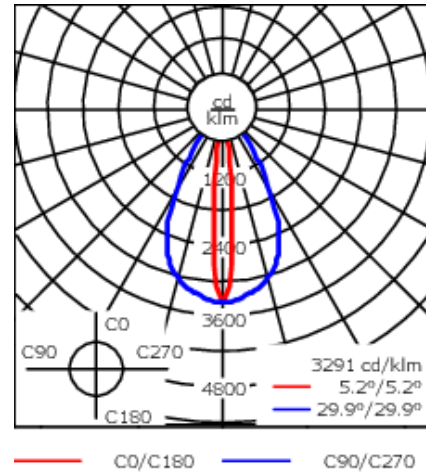

Specifications

Material description

Body	Marine-grade, die-cast aluminium alloy
Lens	Safety glass lens
Colors	RAL9004 Black RAL9007 Grey Metallic RAL9016 White RAL8019 Dark Bronze
Gasket	Silicone CCG® Controlled Compression Gasket
Fasteners	PCS Polymer Coated Stainless Steel Hardware
Ingress protection	IP66
Impact resistance	IK07
Corrosion resistance	5CE

Electrical description

Power supply	Integral 120-277V/0-10V dimming driver
Driver / Ballast	Integral EC electronic converter in thermally-separated compartment

WE-EF LIGHTING USA, LLC

410-D Keystone Drive, 15086 Warrendale, PA 15086 - Phone: +1 724 742 0030

customersupport.usa@we-ef.com - <https://we-ef.com/us>

Subject to technical changes and errors. - Generated on 10/23/2024