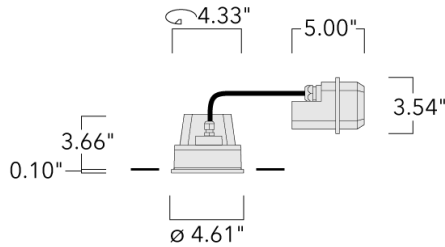

Specifications

Material description

Body	Marine-grade, die-cast aluminium alloy
Lens	Safety glass lens
Colors	RAL9004 Black RAL9007 Grey Metallic RAL9016 White RAL8019 Dark Bronze
Gasket	Silicone CCG® Controlled Compression Gasket
Fasteners	PCS Polymer Coated Stainless Steel Hardware
Ingress protection	IP66
Impact resistance	IK07
Corrosion resistance	5CE

Electrical description

Power supply	Integral 120-277V/0-10V dimming driver
Driver / Ballast	Integral EC electronic converter in thermally-separated compartment

WE-EF LIGHTING USA, LLC

410-D Keystone Drive, 15086 Warrendale, PA 15086 - Phone: +1 724 742 0030

customersupport.usa@we-ef.com - <https://we-ef.com/us>

Subject to technical changes and errors. - Generated on 10/23/2024