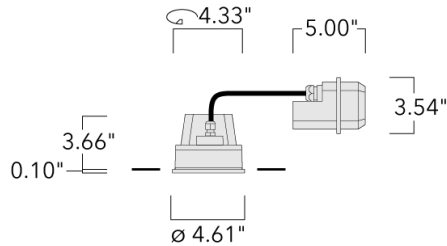

Specifications

Material description

Body	Marine-grade, die-cast aluminium alloy
Lens	Safety glass lens
Colors	RAL9004 Black RAL9007 Grey Metallic RAL9016 White RAL8019 Dark Bronze
Gasket	Silicone CCG® Controlled Compression Gasket
Fasteners	PCS Polymer Coated Stainless Steel Hardware
Ingress protection	IP66
Impact resistance	IK07
Corrosion resistance	5CE

Electrical description

Power supply	Integral 120-277V/0-10V dimming driver
Driver / Ballast	Integral EC electronic converter in thermally-separated compartment

WE-EF LIGHTING USA, LLC

410-D Keystone Drive, 15086 Warrendale, PA 15086 - Phone: +1 724 742 0030

customersupport.usa@we-ef.com - <https://we-ef.com/us>

Subject to technical changes and errors. - Generated on 11/23/2024