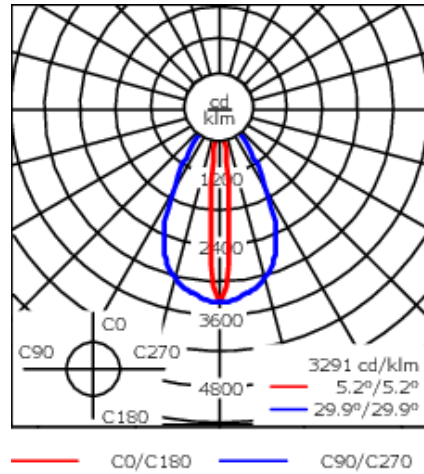

Specifications

Material description

Body	Marine-grade, die-cast aluminium alloy
Lens	Safety glass lens
Colors	RAL9004 Black RAL9007 Grey Metallic RAL9016 White RAL8019 Dark Bronze
Gasket	Silicone CCG® Controlled Compression Gasket
Fasteners	PCS Polymer Coated Stainless Steel Hardware
Ingress protection	IP66
Impact resistance	IK07
Corrosion resistance	5CE

Electrical description

Power supply	Integral 120-277V/0-10V dimming driver
Driver / Ballast	Integral EC electronic converter in thermally-separated compartment

WE-EF LIGHTING USA, LLC

410-D Keystone Drive, 15086 Warrendale, PA 15086 - Phone: +1 724 742 0030

customersupport.usa@we-ef.com - <https://we-ef.com/us>

Subject to technical changes and errors. - Generated on 11/23/2024