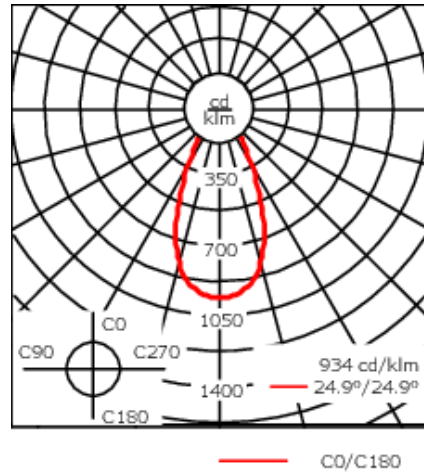

134-1750

we-ef

DOC140 LED [For Remodel]

Specifications

Material description

Body	Marine-grade, die-cast aluminium alloy
Lens	Safety glass lens
Colors	 RAL9004 Black RAL9007 Grey Metallic RAL9016 White RAL8019 Dark Bronze
Gasket	Silicone CCG® Controlled Compression Gasket
Fasteners	PCS Polymer Coated Stainless Steel Hardware
Ingress protection	IP66
Impact resistance	IK07
Corrosion resistance	5CE

Electrical description

Power supply	Integral [ECG] electronic driver 120V-277V. 0-10V dimmable, to be specified with order.
Driver / Ballast	Integral EC electronic converter in thermally-separated compartment

WE-EF LIGHTING USA, LLC

410-D Keystone Drive, 15086 Warrendale, PA 15086 - Phone: +1 724 742 0030

customersupport.usa@we-ef.com - <https://we-ef.com/us>

Subject to technical changes and errors. - Generated on 11/23/2024