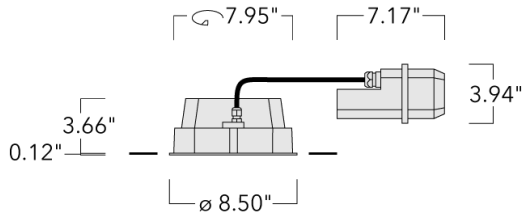

134-1750

we-ef

DOC140 LED [For Remodel]

Specifications

Material description

Body	Marine-grade, die-cast aluminium alloy
Lens	Safety glass lens
Colors	 RAL9004 Black RAL9007 Grey Metallic RAL9016 White RAL8019 Dark Bronze
Gasket	Silicone CCG® Controlled Compression Gasket
Fasteners	PCS Polymer Coated Stainless Steel Hardware
Ingress protection	IP66
Impact resistance	IK07
Corrosion resistance	5CE

Electrical description

Power supply	Integral [ECG] electronic driver 120V-277V. 0-10V dimmable, to be specified with order.
Driver / Ballast	Integral EC electronic converter in thermally-separated compartment

WE-EF LIGHTING USA, LLC

410-D Keystone Drive, 15086 Warrendale, PA 15086 - Phone: +1 724 742 0030

customersupport.usa@we-ef.com - <https://we-ef.com/us>

Subject to technical changes and errors. - Generated on 11/23/2024