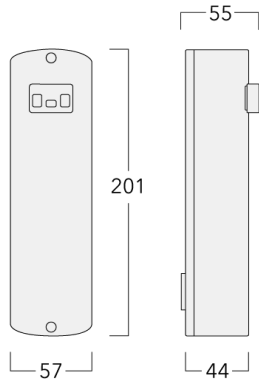

117-0269

CFY259 LED - 1085 mm

we-ef

Control

Eco Step Dim® Motion

Description	Part ID
Eco Step Dim® Motion - Linked- Primary	430-0030

Eco Step Dim® Motion - Linked- Secondary	430-0031