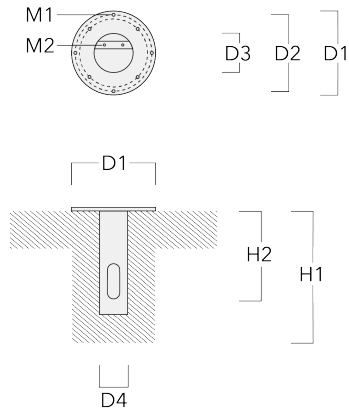

117-0269

CFY259 LED - 1085 mm

we-ef

Mounting Accessories

Planted root

Description	Part ID	D1	D2	D3	D4	H1	H2	M1	M2	Weight (kg)
Planted root ESV4	300-0464	220	190	102	108	400	350	8	6	4.30

117-0269

CFY259 LED - 1085 mm