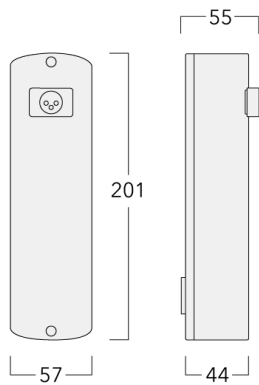

WE-EF LEUCHTEN GmbH

Töpinger Straße 16, 29646 Bispingen, Germany - Phone: +49 5194 909-0
info@we-ef.com - <https://we-ef.com>

Subject to technical changes and errors. - Generated on 18/01/2025