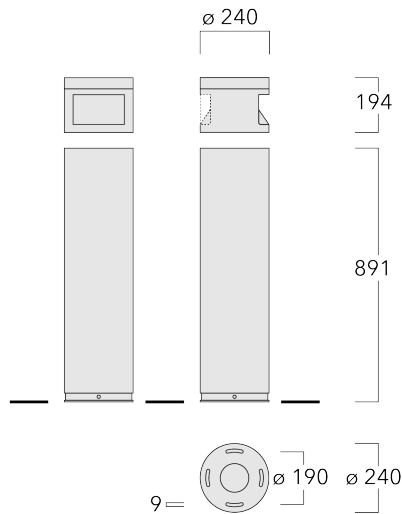

Optional 2200 K version available. To be specified at time of ordering.

Optional Eco Step Dim® Motion version available. To be specified at time of ordering.

Weight	18.00 kg
Light distribution	asymmetric, forward-throw, two-sided
Light source	LED-2x6/36W / 1050 mA - 3000 K
CRI	80
Power supply	EC
LEDs	12
Rated input power	41 W
Nominal Lumen (lm)	
LED Lumen	430
Total Lumen	5160
Tj	85
Rated lumens (lm)	
LED Lumen	91
Total Lumen	1092.3
Ta	25

we-ef

Specifications

Material description

Body	Marine-grade, all-aluminium construction
Lens	Satinised safety glass
Colours	 RAL9004 Signal black  RAL9006 White aluminium  RAL9007 Grey aluminium  RAL7016 Anthracite grey  RAL9016 Traffic white
Gasket	Silicone CCG® Controlled Compression Gasket
Fasteners	PCS Polymer Coated Stainless Steel Hardware
Ingress protection	IP66
Impact resistance	IK10
Corrosion resistance	5CE