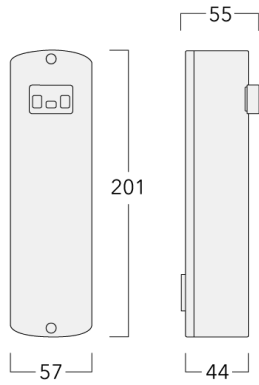

117-0269

CFY259 LED - 1085 mm

we-ef

Description	Part ID
Eco Step Dim® Motion - Stand-Alone	430-0037

WE-EF LEUCHTEN GmbH

Töpinger Straße 16, 29646 Bispingen, Germany - Phone: +49 5194 909-0
info@we-ef.com - <https://we-ef.com>

Subject to technical changes and errors. - Generated on 18/01/2025