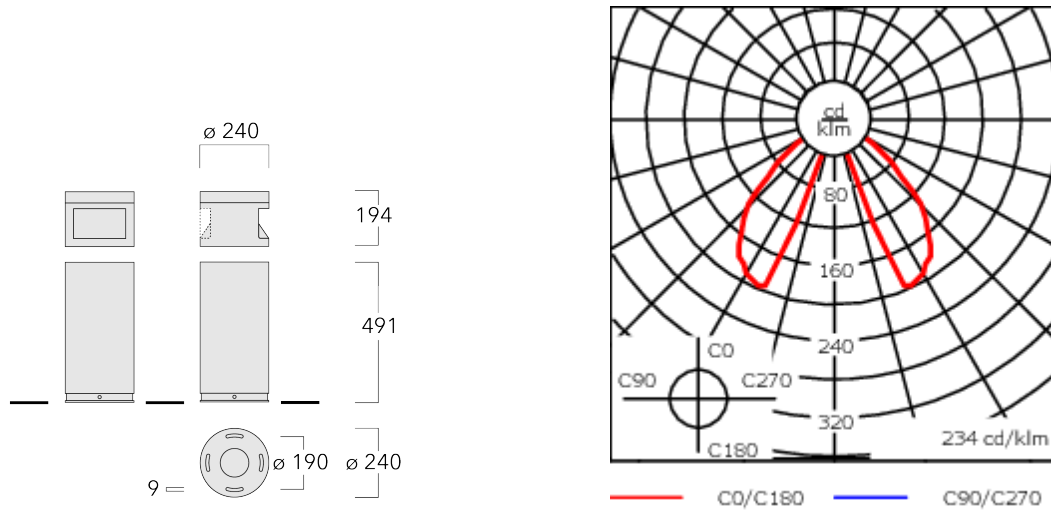

117-0276

CFY259 LED - 685 mm

we-ef

Spécifications

Description du matériel

Corps	Corps en fonte d'aluminium, visserie inox avec traitement PCS
Lentille	verre givré
Couleurs	RAL9004 Noir de sécurité RAL9007 Aluminium gris RAL7016 Gris anthracite RAL9016 Blanc signalisation
Joint	Joint silicone CCG®
Visserie	PCS Inox avec recouvrement polymère
IP	IP66
IK	IK10
Protection contre la corrosion	5CE

Description électrique

Alimentation électrique	220-240V / 50-60 Hz
Driver	Standard - version DALI disponible en option

WE-EF Switzerland AG

Himmelrichstrasse 6, 6003 Luzern - Téléphone: +41 22 752 49 94

info.switzerland@we-ef.com - <https://we-ef.com/ch_fr>

Sous réserve de modifications techniques et d'erreurs. - Généré le 19/04/2025