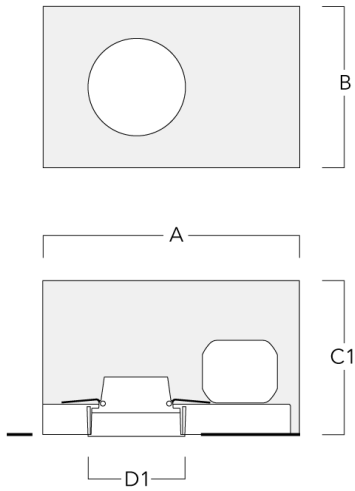

Mounting Accessories

Installation blackout

Description	Part ID	A	B	C1	D1
BD012-1	134-1748	15.1	10.7	7.6	6.1