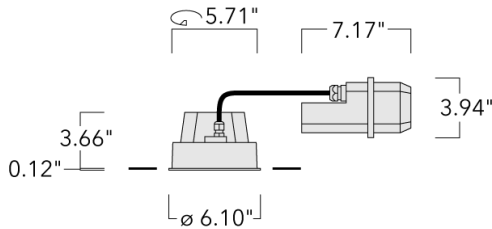

Example: XXX-XXXX - 9004 (Black)
+ XXX-XXXX (Accessory 1)

Weight	5.07 lb
Light distribution	symmetric, wide beam [W]
Light source	LED-12/24W / 700 mA - 3000 K
CRI	80
Power supply	electronic gear
LEDs	12
Rated input power	27 W

Nominal Lumen (lm)

LED Lumen	290
Total Lumen	3480
Tj	85

Rated lumens (lm)

LED Lumen	225.8
Total Lumen	2709.2
Ta	25

WE-EF LIGHTING USA, LLC

410-D Keystone Drive, 15086 Warrendale, PA 15086 - Phone: +1 724 742 0030
customersupport.usa@we-ef.com - <https://we-ef.com/us>
Subject to technical changes and errors. - Generated on 11/23/2024