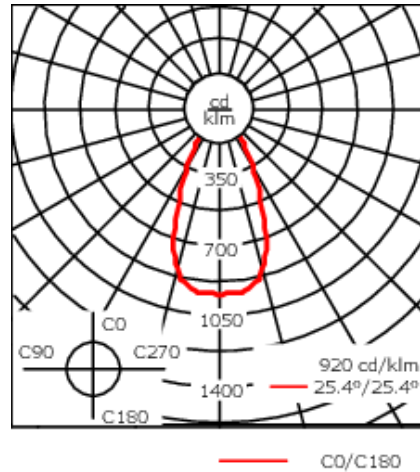

Example: XXX-XXXX - 9004 (Black)
+ XXX-XXXX (Accessory 1)

Weight	5.07 lb
Light distribution	symmetric, wide beam [W]
Light source	LED-12/24W / 700 mA - 3000 K
CRI	80
Power supply	electronic gear
LEDs	12
Rated input power	27 W

Nominal Lumen (lm)

LED Lumen	290
Total Lumen	3480
Tj	85

Rated lumens (lm)

LED Lumen	225.8
Total Lumen	2709.2
Ta	25

WE-EF LIGHTING USA, LLC

410-D Keystone Drive, 15086 Warrendale, PA 15086 - Phone: +1 724 742 0030
customersupport.usa@we-ef.com - <https://we-ef.com/us>
Subject to technical changes and errors. - Generated on 11/23/2024