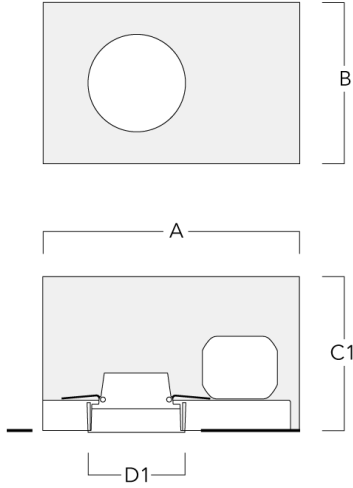

Installation blackout, flush with shadow line

| Description | Part ID | A | B | C1 | D1 | D2 |
|---------------------------------|----------|-----|-----|-----|-----|-----|
| Installation blackout BDO12-III | 134-1749 | 383 | 272 | 192 | 155 | 198 |