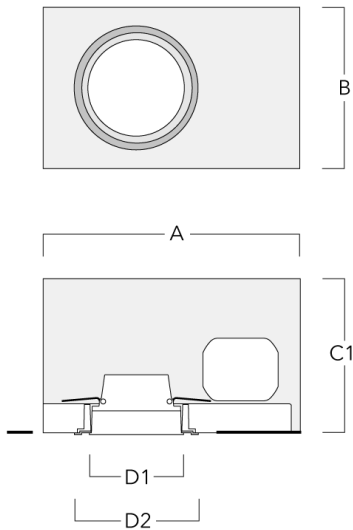

Installation blackout, flush with shadow line

| Description | Part ID | A | B | C1 | D1 | D2 |
|---------------------------------|----------|-----|-----|-----|-----|-----|
| Installation blackout BDO12-III | 134-1749 | 383 | 272 | 192 | 155 | 198 |