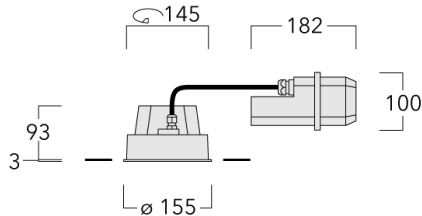

Specifications

Material description

Body	Marine-grade, die-cast aluminium alloy
Lens	Safety glass lens
Colours	RAL9004 Signal black RAL9007 Grey aluminium RAL7016 Anthracite grey RAL9016 Traffic white
Gasket	Silicone CCG® Controlled Compression Gasket
Ingress protection	IP66
Impact resistance	IK07
Corrosion resistance	5CE

Electrical description

Driver / Ballast	Integral EC electronic converter in thermally-separated compartment

Additional information

Lifetime	Ta=25° L90B10 > 90000h