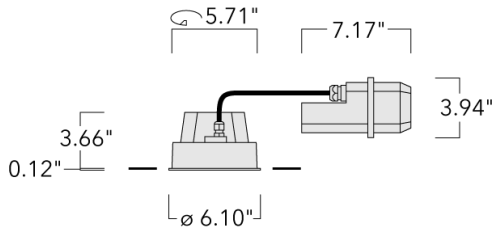

Specifications

Material description

Lens	Safety glass lens
Colors	 RAL9004 Black RAL9007 Grey Metallic RAL9016 White RAL8019 Dark Bronze
Gasket	Silicone CCG® Controlled Compression Gasket
Ingress protection	IP66
Impact resistance	IK07
Corrosion resistance	5CE

Electrical description

Power supply	Integral [ECG] electronic driver 120V-277V. 0-10V dimmable, to be specified with order.
Driver / Ballast	Integral EC electronic converter in thermally-separated compartment

Additional information

Lifetime	Ta=25°/40° L90B10 > 90000h
Listings	Contact WE-EF USA for ETL/UL certification status.

WE-EF LIGHTING USA, LLC

410-D Keystone Drive, 15086 Warrendale, PA 15086 - Phone: +1 724 742 0030
customersupport.usa@we-ef.com - <https://we-ef.com/us>
Subject to technical changes and errors. - Generated on 11/23/2024