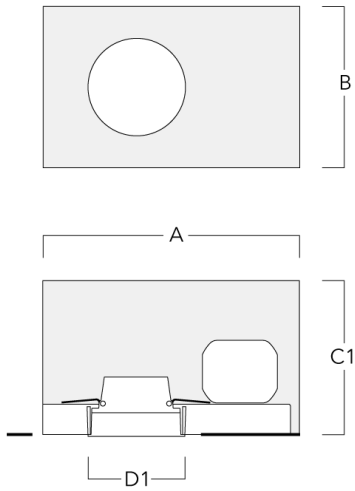

#### Installation blackout

Description	Part ID	A	B	C1	D1
BD012-1	134-1748	15.1	10.7	7.6	6.1

**DOC120 LED [For Remodel]**

**Installation blackout, flush with shadow line**

---

Description	Part ID	A	B	C1	D1	D2
BD012-III	134-1749	15.08	9.13	7.55	6.1	7.8