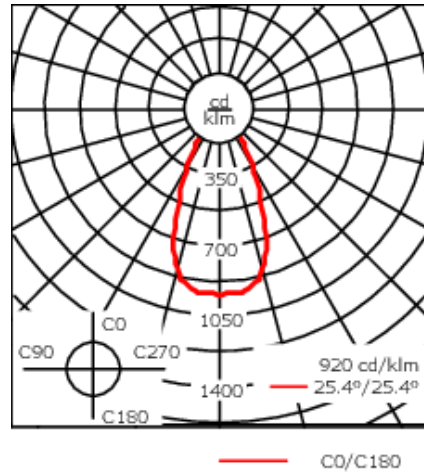

Specifications

Material description

Lens	Safety glass lens
Colors	 RAL9004 Black RAL9007 Grey Metallic RAL9016 White RAL8019 Dark Bronze
Gasket	Silicone CCG® Controlled Compression Gasket
Ingress protection	IP66
Impact resistance	IK07
Corrosion resistance	5CE

Electrical description

Power supply	Integral [ECG] electronic driver 120V-277V. 0-10V dimmable, to be specified with order.
Driver / Ballast	Integral EC electronic converter in thermally-separated compartment

Additional information

Lifetime	Ta=25°/40° L90B10 > 90000h
Listings	Contact WE-EF USA for ETL/UL certification status.

WE-EF LIGHTING USA, LLC

410-D Keystone Drive, 15086 Warrendale, PA 15086 - Phone: +1 724 742 0030
customersupport.usa@we-ef.com - <https://we-ef.com/us>
Subject to technical changes and errors. - Generated on 11/23/2024