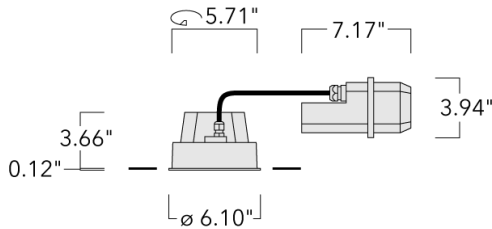

Example: XXX-XXXX - 9004 (Black)  
+ XXX-XXXX (Accessory 1)

Weight	5.07 lb
Light distribution	symmetric, very narrow beam [VN]
Light source	LED-12/24W / 700 mA - 3000 K
CRI	80
Power supply	electronic gear
LEDs	12
Rated input power	27 W

**Nominal Lumen (lm)**

LED Lumen	290
Total Lumen	3480
Tj	85

**Rated lumens (lm)**

LED Lumen	240.3
Total Lumen	2883.7
Ta	25

**WE-EF LIGHTING USA, LLC**

410-D Keystone Drive, 15086 Warrendale, PA 15086 - Phone: +1 724 742 0030  
customersupport.usa@we-ef.com - <https://we-ef.com/us>  
Subject to technical changes and errors. - Generated on 11/23/2024