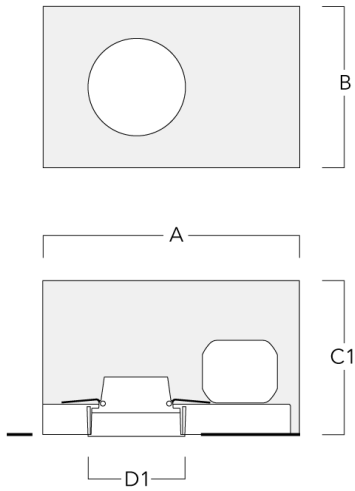

**Mounting Accessories**

**Installation blackout**

Description	Part ID	A	B	C1	D1
BD012-1	134-1748	15.1	10.7	7.6	6.1

**DOC120 LED [For Remodel]**

**Installation blackout, flush with shadow line**

Description	Part ID	A	B	C1	D1	D2
BD012-III	134-1749	15.08	9.13	7.55	6.1	7.8