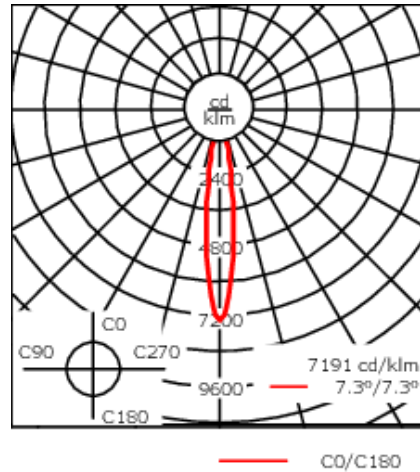

Example: XXX-XXXX - 9004 (Black)  
+ XXX-XXXX (Accessory 1)

Weight	5.07 lb
Light distribution	symmetric, very narrow beam [VN]
Light source	LED-12/24W / 700 mA - 3000 K
CRI	80
Power supply	electronic gear
LEDs	12
Rated input power	27 W

**Nominal Lumen (lm)**

LED Lumen	290
Total Lumen	3480
Tj	85

**Rated lumens (lm)**

LED Lumen	240.3
Total Lumen	2883.7
Ta	25

**WE-EF LIGHTING USA, LLC**

410-D Keystone Drive, 15086 Warrendale, PA 15086 - Phone: +1 724 742 0030  
customersupport.usa@we-ef.com - <https://we-ef.com/us>  
Subject to technical changes and errors. - Generated on 11/23/2024