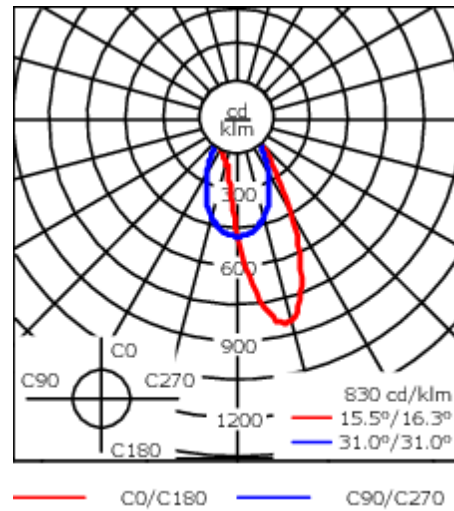

Description

IP66, Class I. IK07. Marine-grade, die-cast aluminium alloy. 5CE superior corrosion protection including PCS hardware. Safety glass lens. CCG® gasket.

Integral EC electronic converter in thermally-separated compartment. Advanced thermal management protects LEDs while optimising lumens output. CAD-optimised optics for superior illumination and glare control. OLC® One LED Concept. Two cable entries. Optional 2200 K version available. To be specified at time of ordering.

Pre-installation blackout is recommended for mounting in cast concrete ceilings, available on request.

Weight	2.30 kg
Light distribution	wallwash
Light source	LED-12/24W / 700 mA - 4000 K
CRI	80
Power supply	EC
LEDs	12
Rated input power	27 W
Nominal Lumen (lm)	
LED Lumen	310
Total Lumen	3720
Tj	85
Rated lumens (lm)	
LED Lumen	214.3
Total Lumen	2571.5
Ta	25