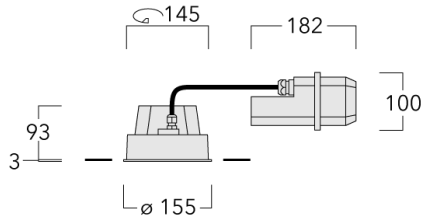

Description

IP66, Class I. IK07. Marine-grade, die-cast aluminium alloy. 5CE superior corrosion protection including PCS hardware. Safety glass lens. CCG® gasket.

Integral EC electronic converter in thermally-separated compartment. Advanced thermal management protects LEDs while optimising lumens output. CAD-optimised optics for superior illumination and glare control. OLC® One LED Concept. Two cable entries. Optional 2200 K version available. To be specified at time of ordering.

Pre-installation blackout is recommended for mounting in cast concrete ceilings, available on request.

Weight	2.30 kg
Light distribution	wallwash
Light source	LED-12/24W / 700 mA - 4000 K
CRI	80
Power supply	EC
LEDs	12
Rated input power	27 W
Nominal Lumen (lm)	
LED Lumen	310
Total Lumen	3720
Tj	85
Rated lumens (lm)	
LED Lumen	214.3
Total Lumen	2571.5
Ta	25