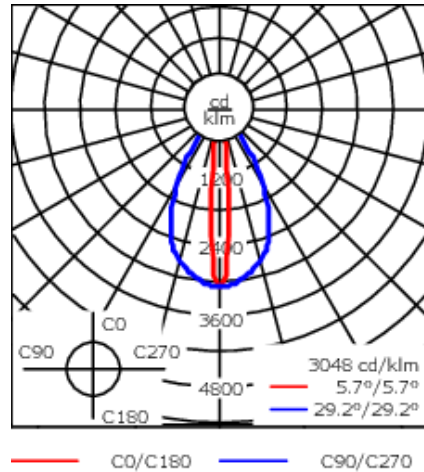

Specifications

Material description

Lens	Safety glass lens
Colors	 RAL9004 Black RAL9007 Grey Metallic RAL9016 White RAL8019 Dark Bronze
Gasket	Silicone CCG® Controlled Compression Gasket
Ingress protection	IP66
Impact resistance	IK07
Corrosion resistance	5CE

Electrical description

Power supply	Integral [ECG] electronic driver 120V-277V. 0-10V dimmable, to be specified with order.
Driver / Ballast	Integral EC electronic converter in thermally-separated compartment

Additional information

Lifetime	Ta=25°/40° L90B10 > 90000h
Listings	Contact WE-EF USA for ETL/UL certification status.

WE-EF LIGHTING USA, LLC

410-D Keystone Drive, 15086 Warrendale, PA 15086 - Phone: +1 724 742 0030
customersupport.usa@we-ef.com - <https://we-ef.com/us>
Subject to technical changes and errors. - Generated on 11/23/2024