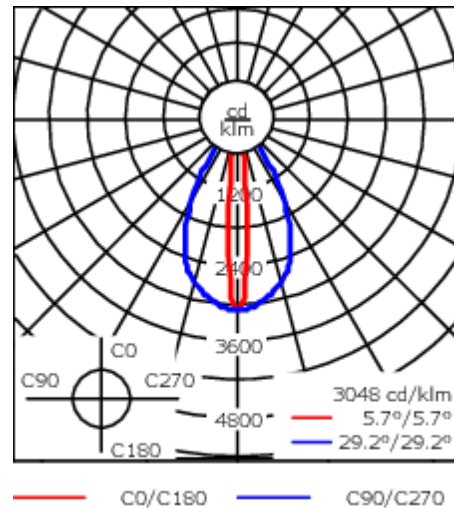

Spécifications

Description du matériel

Corps	Corps en fonte d'aluminium
Lentille	Verre de sécurité
Couleurs	Peinture poudre disponible avec 35 couleurs différents
Joint	Joint silicone CCG®
Visserie	PCS Inox avec revêtement polymère
IP	IP66
IK	IK07
Protection contre la corrosion	5CE

Description électrique

Driver	Driver électronique séparé thermiquement

Informations complémentaires

Durée de vie	Ta=25° L90B10 > 90000h
Classe d'efficacité énergétique	C-D

WE-EF LUMIERE

ZAC de Chesnes Nord, 6 Rue de Brisson, CS80330, 38290 Satolas et Bonce - Téléphone: +33 4 74 99 14 44
info.france@we-ef.com - <https://we-ef.com/fr>

Sous réserve de modifications techniques et d'erreurs. - Généré le 23/11/2024