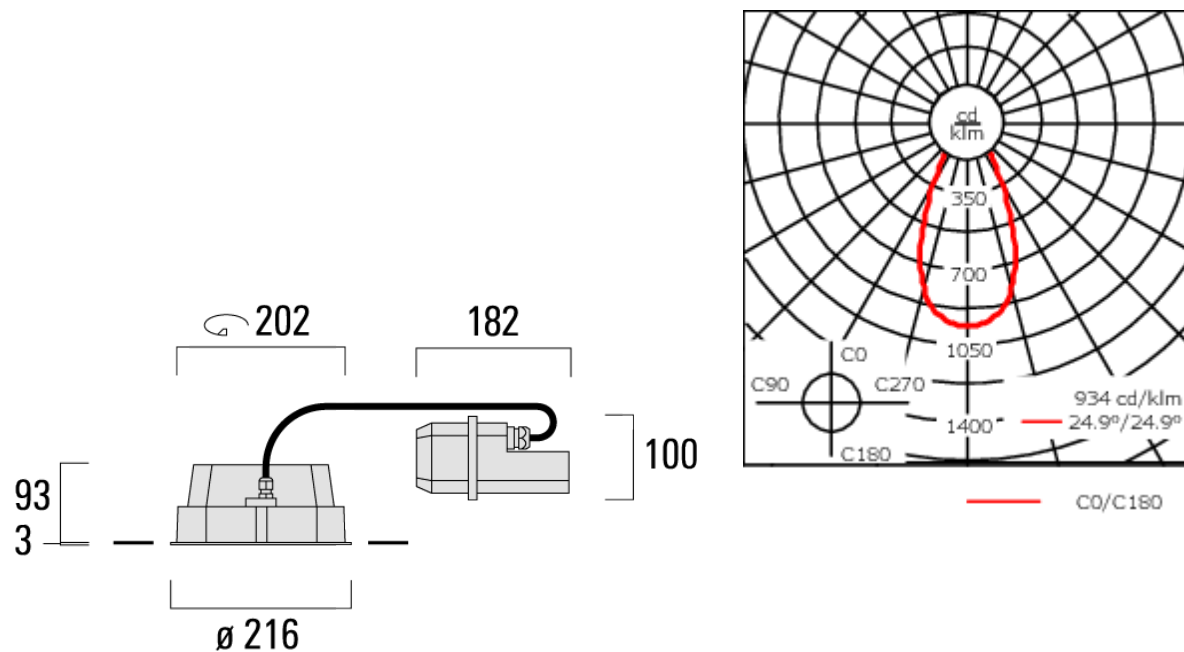

Specifications

Material description

Body	Marine-grade, die-cast aluminium alloy
Lens	Safety glass lens
Colours	RAL9004 Signal black RAL9006 White aluminium RAL9007 Grey aluminium RAL7016 Anthracite grey RAL9016 Traffic white
Gasket	Silicone CCG® Controlled Compression Gasket
Fasteners	PCS Polymer Coated Stainless Steel Hardware
Ingress protection	IP66
Impact resistance	IK07
Corrosion resistance	5CE

WE-EF LEUCHTEN GmbH

Töpinger Straße 16, 29646 Bispingen, Germany - Phone: +49 5194 909-0
info@we-ef.com - <https://we-ef.com>

Subject to technical changes and errors. - Generated on 23/11/2024