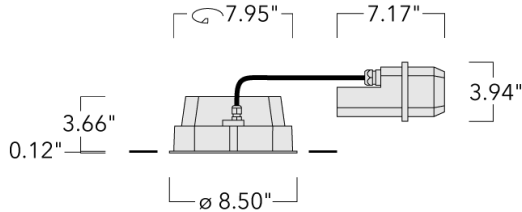

134-1751

we-ef

DOC140 LED [For Remodel]

Specifications

Material description

Body	Marine-grade, die-cast aluminium alloy
Lens	Safety glass lens
Colors	 RAL9004 Black RAL9007 Grey Metallic RAL9016 White RAL8019 Dark Bronze
Gasket	Silicone CCG® Controlled Compression Gasket
Fasteners	PCS Polymer Coated Stainless Steel Hardware
Ingress protection	IP66
Impact resistance	IK07
Corrosion resistance	5CE

Electrical description

Power supply	Integral [ECG] electronic driver 120V-277V. 0-10V dimmable, to be specified with order.
Driver / Ballast	Integral EC electronic converter in thermally-separated compartment

WE-EF LIGHTING USA, LLC

410-D Keystone Drive, 15086 Warrendale, PA 15086 - Phone: +1 724 742 0030

customersupport.usa@we-ef.com - <https://we-ef.com/us>

Subject to technical changes and errors. - Generated on 11/23/2024