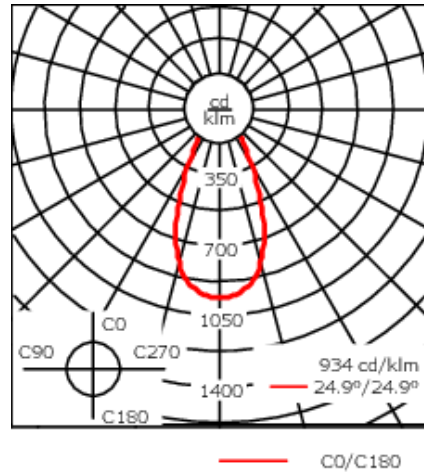

134-1751

we-ef

DOC140 LED [For Remodel]

Specifications

Material description

Body	Marine-grade, die-cast aluminium alloy
Lens	Safety glass lens
Colors	 RAL9004 Black RAL9007 Grey Metallic RAL9016 White RAL8019 Dark Bronze
Gasket	Silicone CCG® Controlled Compression Gasket
Fasteners	PCS Polymer Coated Stainless Steel Hardware
Ingress protection	IP66
Impact resistance	IK07
Corrosion resistance	5CE

Electrical description

Power supply	Integral [ECG] electronic driver 120V-277V. 0-10V dimmable, to be specified with order.
Driver / Ballast	Integral EC electronic converter in thermally-separated compartment

WE-EF LIGHTING USA, LLC

410-D Keystone Drive, 15086 Warrendale, PA 15086 - Phone: +1 724 742 0030

customersupport.usa@we-ef.com - <https://we-ef.com/us>

Subject to technical changes and errors. - Generated on 11/23/2024