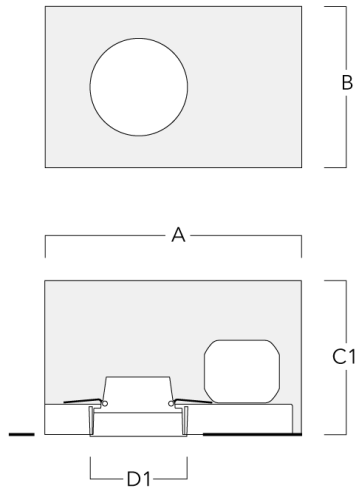

134-1751

we-ef

DOC140 LED [For Remodel]

Mounting Accessories

Installation blackout

Description	Part ID	A	B	C1	D1
BD014-I	134-1763	14.45"	12.75"	4.53"	8.5"

WE-EF LIGHTING USA, LLC

410-D Keystone Drive, 15086 Warrendale, PA 15086 - Phone: +1 724 742 0030
customersupport.usa@we-ef.com - <https://we-ef.com/us>
Subject to technical changes and errors. - Generated on 11/23/2024