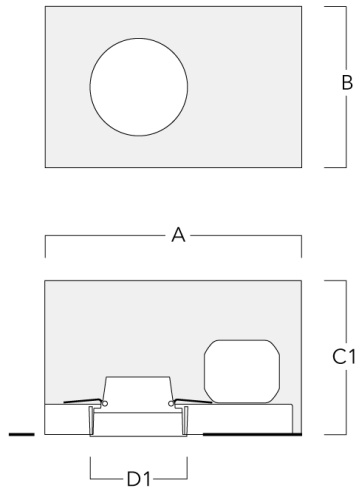

134-1752

we-ef

DOC140 LED [For Remodel]

Mounting Accessories

Installation blackout

Description	Part ID	A	B	C1	D1
BD014-I	134-1763	14.45"	12.75"	4.53"	8.5"

WE-EF LIGHTING USA, LLC

410-D Keystone Drive, 15086 Warrendale, PA 15086 - Phone: +1 724 742 0030
customersupport.usa@we-ef.com - <https://we-ef.com/us>

Subject to technical changes and errors. - Generated on 11/23/2024