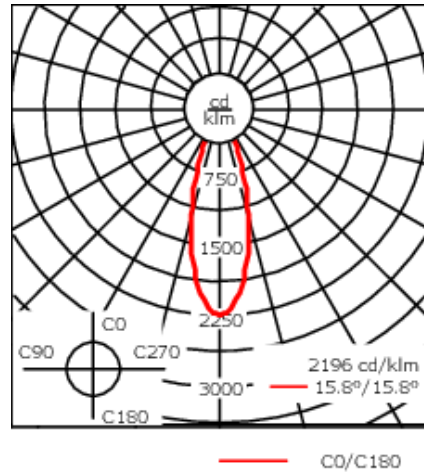

Specifications

Material description

Body	Marine-grade, die-cast aluminium alloy
Lens	Safety glass lens
Colors	RAL9004 Black RAL9007 Grey Metallic RAL9016 White RAL8019 Dark Bronze
Gasket	Silicone CCG® Controlled Compression Gasket
Fasteners	PCS Polymer Coated Stainless Steel Hardware
Ingress protection	IP66
Impact resistance	IK07
Corrosion resistance	5CE

Electrical description

Power supply	Integral [ECG] electronic driver 120V-277V. 0-10V dimmable, to be specified with order.
Driver / Ballast	Integral EC electronic converter in thermally-separated compartment

WE-EF LIGHTING USA, LLC

410-D Keystone Drive, 15086 Warrendale, PA 15086 - Phone: +1 724 742 0030
customersupport.usa@we-ef.com - <https://we-ef.com/us>
Subject to technical changes and errors. - Generated on 11/23/2024