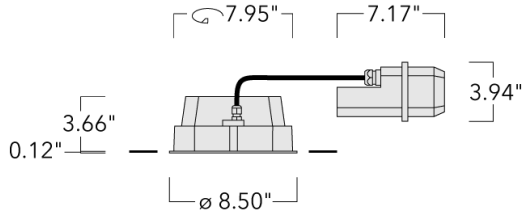

Specifications

Material description

Body	Marine-grade, die-cast aluminium alloy
Lens	Safety glass lens
Colors	RAL9004 Black RAL9007 Grey Metallic RAL9016 White RAL8019 Dark Bronze
Gasket	Silicone CCG® Controlled Compression Gasket
Fasteners	PCS Polymer Coated Stainless Steel Hardware
Ingress protection	IP66
Impact resistance	IK07
Corrosion resistance	5CE

Electrical description

Power supply	Integral [ECG] electronic driver 120V-277V. 0-10V dimmable, to be specified with order.
Driver / Ballast	Integral EC electronic converter in thermally-separated compartment

WE-EF LIGHTING USA, LLC

410-D Keystone Drive, 15086 Warrendale, PA 15086 - Phone: +1 724 742 0030
customersupport.usa@we-ef.com - <https://we-ef.com/us>
Subject to technical changes and errors. - Generated on 11/23/2024