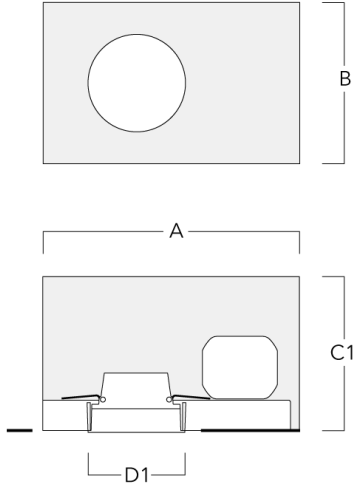

Mounting Accessories

Installation blackout, proud

| Description | Part ID | A | B | C1 | D1 |
|-------------|----------|-----|-----|-----|-----|
| BDO14-I | 134-1763 | 443 | 324 | 192 | 216 |

Installation blackout, flush with shadow line