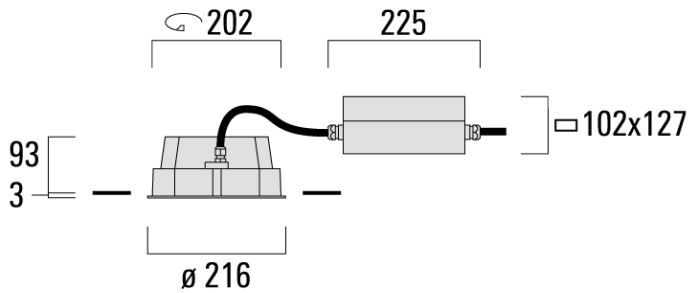

Description

IP66, Class I. IK07. Marine-grade, die-cast aluminium alloy. 5CE superior corrosion protection + primer including PCS hardware. Silicone CCG® gasket. Safety glass lens. Two cable entries. Integral EC electronic converter in thermally separated compartment. CAD-optimised optics for superior illumination and glare control. OLC® One LED Concept. Factory installed LED circuit board. The luminaire is factory- sealed and does not need to be opened during the installation.

A pre-installation blackout, proud or flush, is available and recommended for mounting in concrete ceilings. To be ordered separately.

2700 K option available on request.

| | |
|---------------------------|------------------------------|
| Weight | 4.00 kg |
| Light distribution | symmetric, medium beam [M] |
| Light source | LED-24/48W / 700 mA - 4000 K |
| CRI | 80 |
| Power supply | EC |
| LEDs | 24 |
| Rated input power | 54 W |
| Nominal Lumen (lm) | |
| LED Lumen | 310 |
| Total Lumen | 7440 |
| Tj | 85 |
| Rated lumens (lm) | |
| LED Lumen | 269.3 |
| Total Lumen | 6464.2 |
| Ta | 25 |