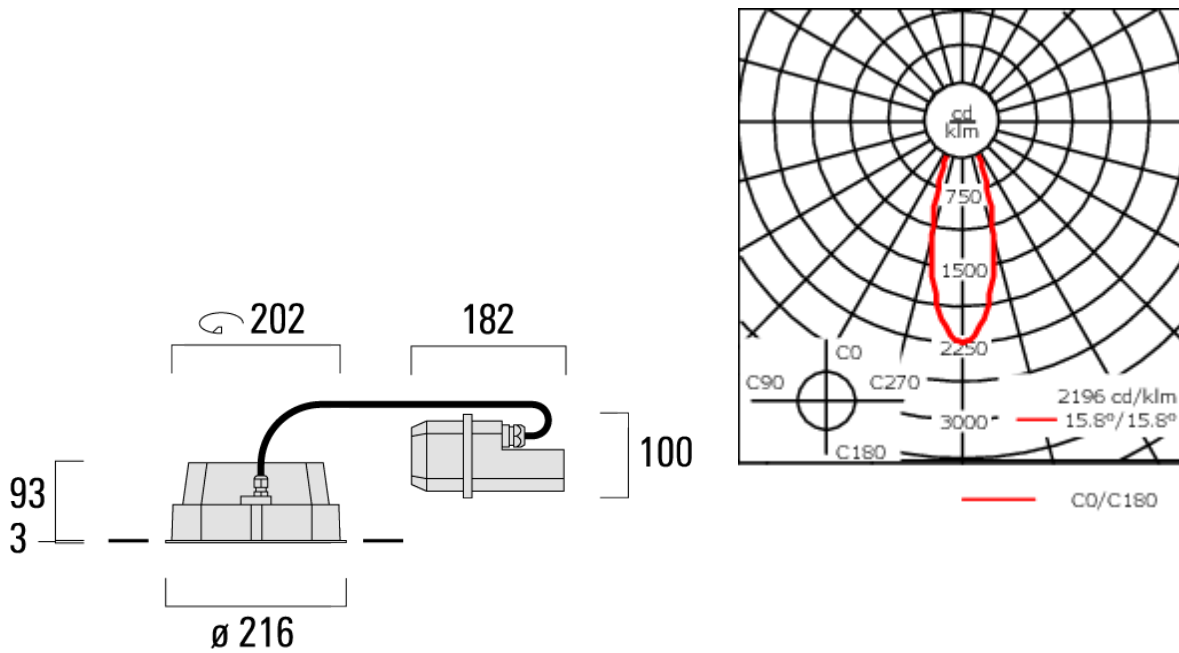

Specifications

Material description

Body	Marine-grade, die-cast aluminium alloy
Lens	Safety glass lens
Colours	RAL9004 Signal black RAL9007 Grey aluminium RAL7016 Anthracite grey RAL9016 Traffic white
Gasket	Silicone CCG® Controlled Compression Gasket
Fasteners	PCS Polymer Coated Stainless Steel Hardware
Ingress protection	IP66
Impact resistance	IK07
Corrosion resistance	5CE

Electrical description

Driver / Ballast	Integral EC electronic converter in thermally-separated compartment

WE-EF LIGHTING (Thailand) Co., Ltd.

57 Moo 5, Kingkaew Rd., Bangplee, 10540 Samutprakarn - Phone: +66 2 738 96 20 - Fax: +66 2 738 96 29

<https://we-ef.com/asia>

Subject to technical changes and errors. - Generated on 23/10/2024