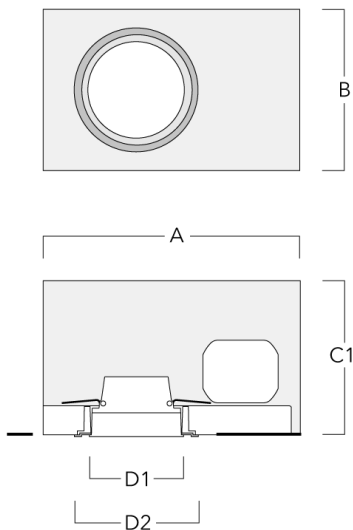

Installation blackout, flush with shadow line

| Description | Part ID | A | B | C1 | D1 | D2 |
|---------------------------------|----------|-----|-----|-----|-----|-----|
| Installation blackout BDO14-III | 134-1764 | 443 | 324 | 192 | 216 | 267 |