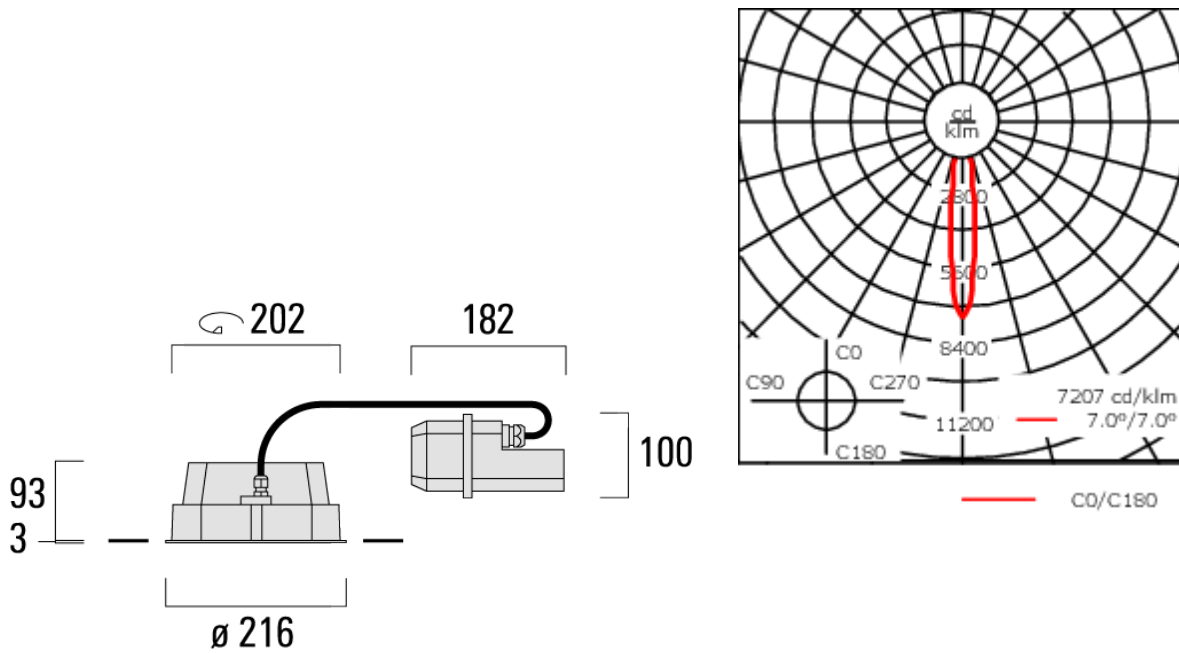

Spécifications

Description du matériel

Corps	Corps en fonte d'aluminium
Lentille	Verre de sécurité
Couleurs	Peinture poudre disponible avec 35 couleurs différents
Joint	Joint silicone CCG®
Visserie	PCS Inox avec revêtement polymère
IP	IP66
IK	IK07
Protection contre la corrosion	5CE

Description électrique

Driver	Driver électronique séparé thermiquement

WE-EF LUMIERE

ZAC de Chesnes Nord, 6 Rue de Brisson, CS80330, 38290 Satolas et Bonce - Téléphone: +33 4 74 99 14 44
info.france@we-ef.com - <https://we-ef.com/fr>

Sous réserve de modifications techniques et d'erreurs. - Généré le 23/11/2024