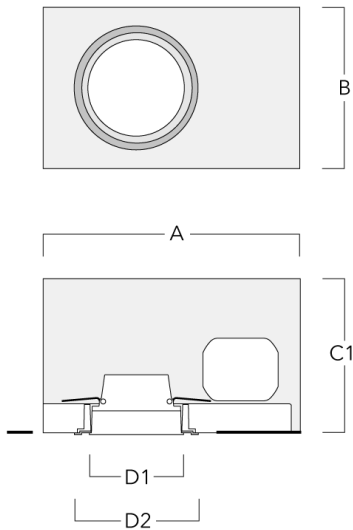

Installation blackout, flush with shadow line

| Description | Part ID | A | B | C1 | D1 | D2 |
|---------------------------------|----------|-----|-----|-----|-----|-----|
| Installation blackout BDO14-III | 134-1764 | 443 | 324 | 192 | 216 | 267 |