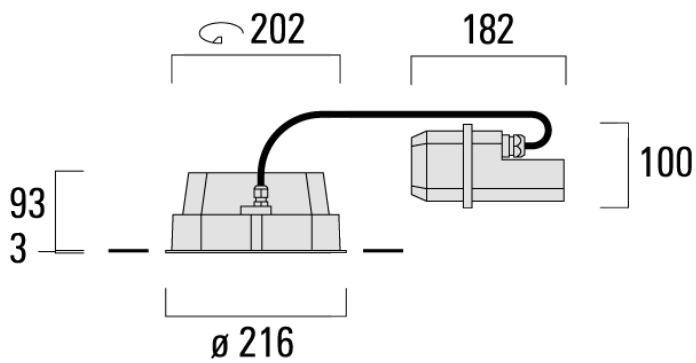

Specifications

Material description

Body	Marine-grade, die-cast aluminium alloy
Lens	Safety glass lens
Colours	RAL9004 Signal black RAL9007 Grey aluminium RAL7016 Anthracite grey RAL9016 Traffic white
Gasket	Silicone CCG® Controlled Compression Gasket
Fasteners	PCS Polymer Coated Stainless Steel Hardware
Ingress protection	IP66
Impact resistance	IK07
Corrosion resistance	5CE

Electrical description

Driver / Ballast	Integral EC electronic converter in thermally-separated compartment

WE-EF LIGHTING (Thailand) Co., Ltd.

57 Moo 5, Kingkaew Rd., Bangplee, 10540 Samutprakarn - Phone: +66 2 738 96 20 - Fax: +66 2 738 96 29

<https://we-ef.com/asia>

Subject to technical changes and errors. - Generated on 23/10/2024