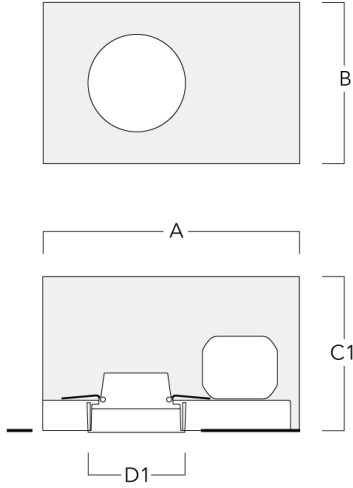

Mounting Accessories

Installation blackout, proud

Description	Part ID	A	B	C1	D1
Installation blackout BDO14-I	134-1763	443	324	192	216