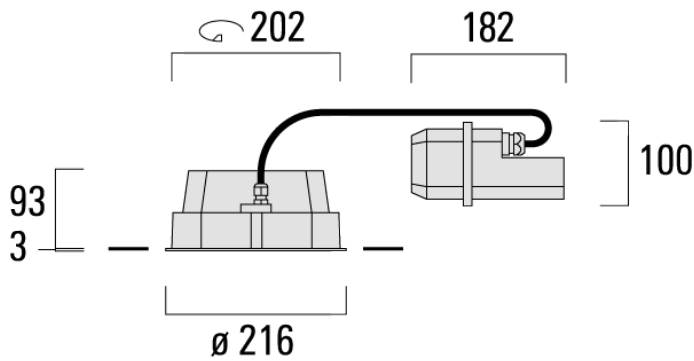

Description

IP66, Class I. IK07. Marine-grade, die-cast aluminium alloy. 5CE superior corrosion protection including PCS hardware. Safety glass lens. CCG® gasket.

Integral EC electronic converter in thermally-separated compartment. Advanced thermal management protects LEDs while optimising lumens output. CAD-optimised optics for superior illumination and glare control. OLC® One LED Concept. Two cable entries.

Pre-installation blackout is recommended for mounting in cast concrete ceilings, available on request.

Weight	4.00 kg
Light distribution	symmetric, very narrow beam [EE]
Light source	LED-24/48W / 700 mA - 4000 K
CRI	80
Power supply	EC
LEDs	24
Rated input power	54 W
Nominal Lumen (lm)	
LED Lumen	310
Total Lumen	7440
Tj	85
Rated lumens (lm)	
LED Lumen	266.6
Total Lumen	6398.9
Ta	25

134-1757

DOC140 LED

we-ef

Specifications

Material description

Body	Marine-grade, die-cast aluminium alloy
Lens	Safety glass lens
Colours	 RAL9004 Signal black  RAL9007 Grey aluminium  RAL7016 Anthracite grey  RAL9016 Traffic white
Gasket	Silicone CCG® Controlled Compression Gasket
Fasteners	PCS Polymer Coated Stainless Steel Hardware
Ingress protection	IP66
Impact resistance	IK07
Corrosion resistance	5CE