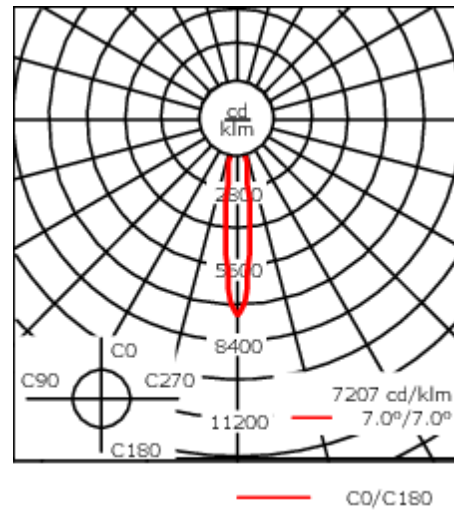

134-1757

DOC140 LED

we-ef

Specifications

Material description

Body	Marine-grade, die-cast aluminium alloy
Lens	Safety glass lens
Colours	RAL9004 Signal black RAL9007 Grey aluminium RAL7016 Anthracite grey RAL9016 Traffic white
Gasket	Silicone CCG® Controlled Compression Gasket
Fasteners	PCS Polymer Coated Stainless Steel Hardware
Ingress protection	IP66
Impact resistance	IK07
Corrosion resistance	5CE

Electrical description

Driver / Ballast	Integral EC electronic converter in thermally-separated compartment

WE-EF LIGHTING (Thailand) Co., Ltd.

57 Moo 5, Kingkaew Rd., Bangplee, 10540 Samutprakarn - Phone: +66 2 738 96 20 - Fax: +66 2 738 96 29

<https://we-ef.com/asia>

Subject to technical changes and errors. - Generated on 23/11/2024