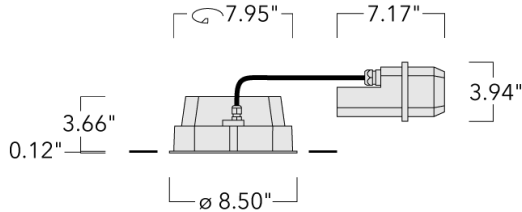

134-1758

we-ef

DOC140 LED [For Remodel]

Specifications

Material description

Body	Marine-grade, die-cast aluminium alloy
Lens	Safety glass lens
Colors	 RAL9004 Black RAL9007 Grey Metallic RAL9016 White RAL8019 Dark Bronze
Gasket	Silicone CCG® Controlled Compression Gasket
Fasteners	PCS Polymer Coated Stainless Steel Hardware
Ingress protection	IP66
Impact resistance	IK07
Corrosion resistance	5CE

Electrical description

Power supply	Integral [ECG] electronic driver 120V-277V. 0-10V dimmable, to be specified with order.
Driver / Ballast	Integral EC electronic converter in thermally-separated compartment

WE-EF LIGHTING USA, LLC

410-D Keystone Drive, 15086 Warrendale, PA 15086 - Phone: +1 724 742 0030

customersupport.usa@we-ef.com - <https://we-ef.com/us>

Subject to technical changes and errors. - Generated on 11/23/2024