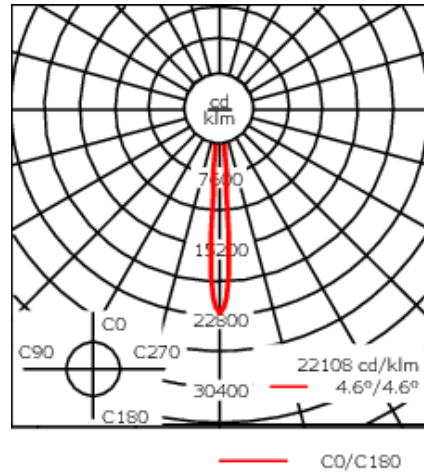

134-1758

we-ef

DOC140 LED [For Remodel]

Specifications

Material description

Body	Marine-grade, die-cast aluminium alloy
Lens	Safety glass lens
Colors	 RAL9004 Black RAL9007 Grey Metallic RAL9016 White RAL8019 Dark Bronze
Gasket	Silicone CCG® Controlled Compression Gasket
Fasteners	PCS Polymer Coated Stainless Steel Hardware
Ingress protection	IP66
Impact resistance	IK07
Corrosion resistance	5CE

Electrical description

Power supply	Integral [ECG] electronic driver 120V-277V. 0-10V dimmable, to be specified with order.
Driver / Ballast	Integral EC electronic converter in thermally-separated compartment

WE-EF LIGHTING USA, LLC

410-D Keystone Drive, 15086 Warrendale, PA 15086 - Phone: +1 724 742 0030

customersupport.usa@we-ef.com - <https://we-ef.com/us>

Subject to technical changes and errors. - Generated on 11/23/2024