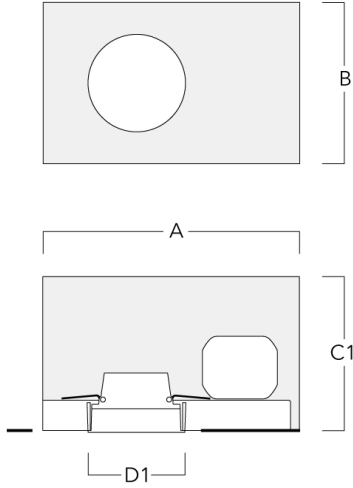

Installation blackout, proud

Description	Part ID	A	B	C1	D1
BDO14-I	134-1763	443	324	192	216

Installation blackout, flush with shadow line

Description	Part ID	A	B	C1	D1	D2
BDO14-III	134-1764	443	324	192	216	267